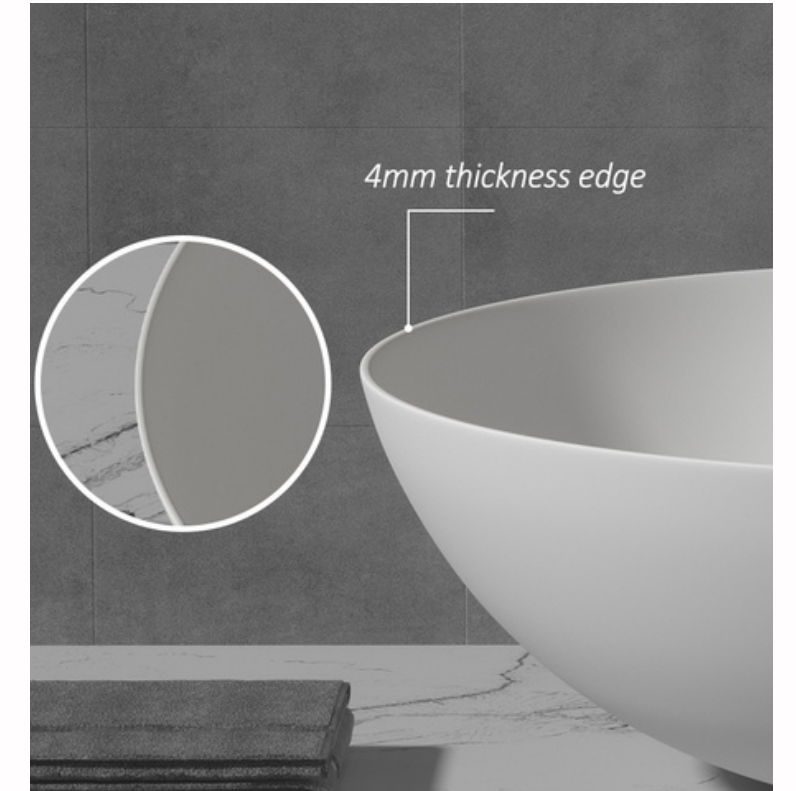

ROUND BATH & BASIN

LOOKBOOK

'Arcos Villa'

The Sylvia ST13 1500mm bath was used in this palatial Spanish-style villa in Brisbane

Sylvia ST13

Basins to match – wall hung or vanity top or a simple round basin.

Toka Lite WM04 900mm

Toka Lite S2 400mm basin

HOME Magazine 2021 House of the Year

Takapuna Beach, Auckland

Toka Lite S1 390mm basin

Toka Lite S3 600mm oval basin

Gia Itallii thin edge basin range

Toka Lite S2 400mm basin

Tola Lite Sylvia STB13 425mm basin

Hugi B056 1500mm Round Bath

Hugi B1001-B basin 390mm

Hugi B1513 410mm basin

Hugi B1515-4 basin 390mm

Hugi B1110 basin 435mm

Gia Itallii G38576 400mm basin

Kea and Tui semi-recessed basin