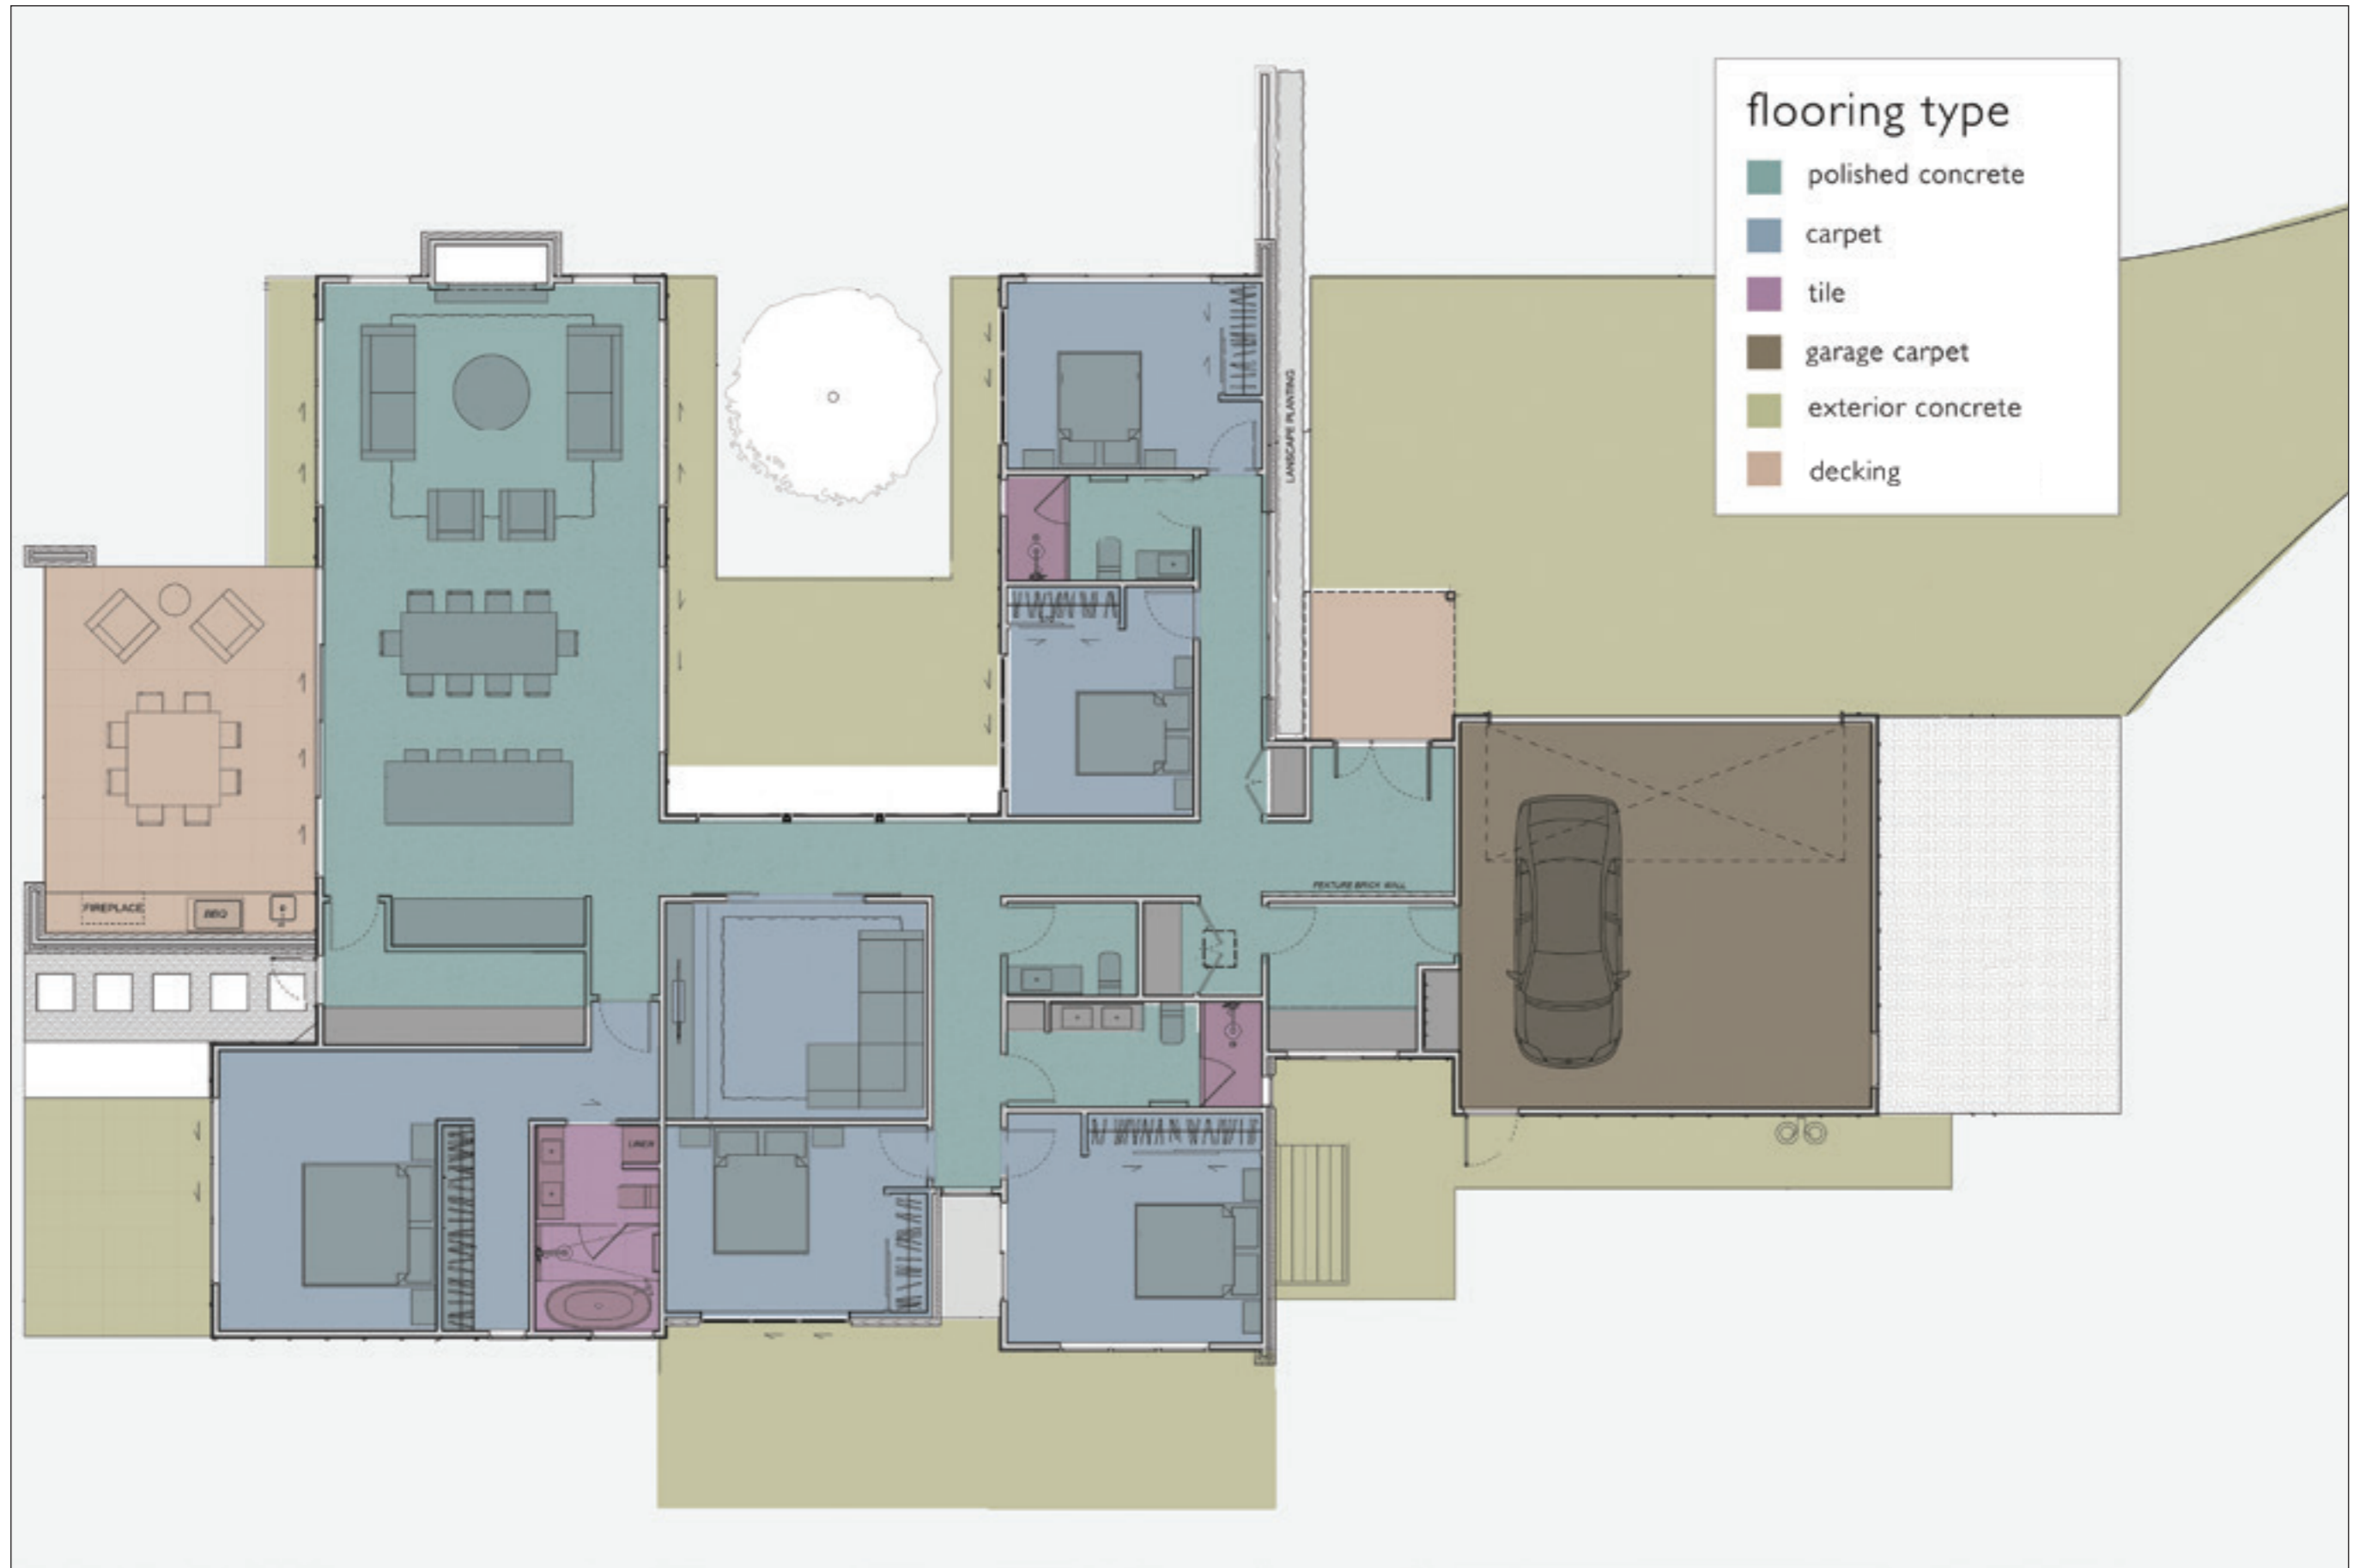

FLOORING PLAN