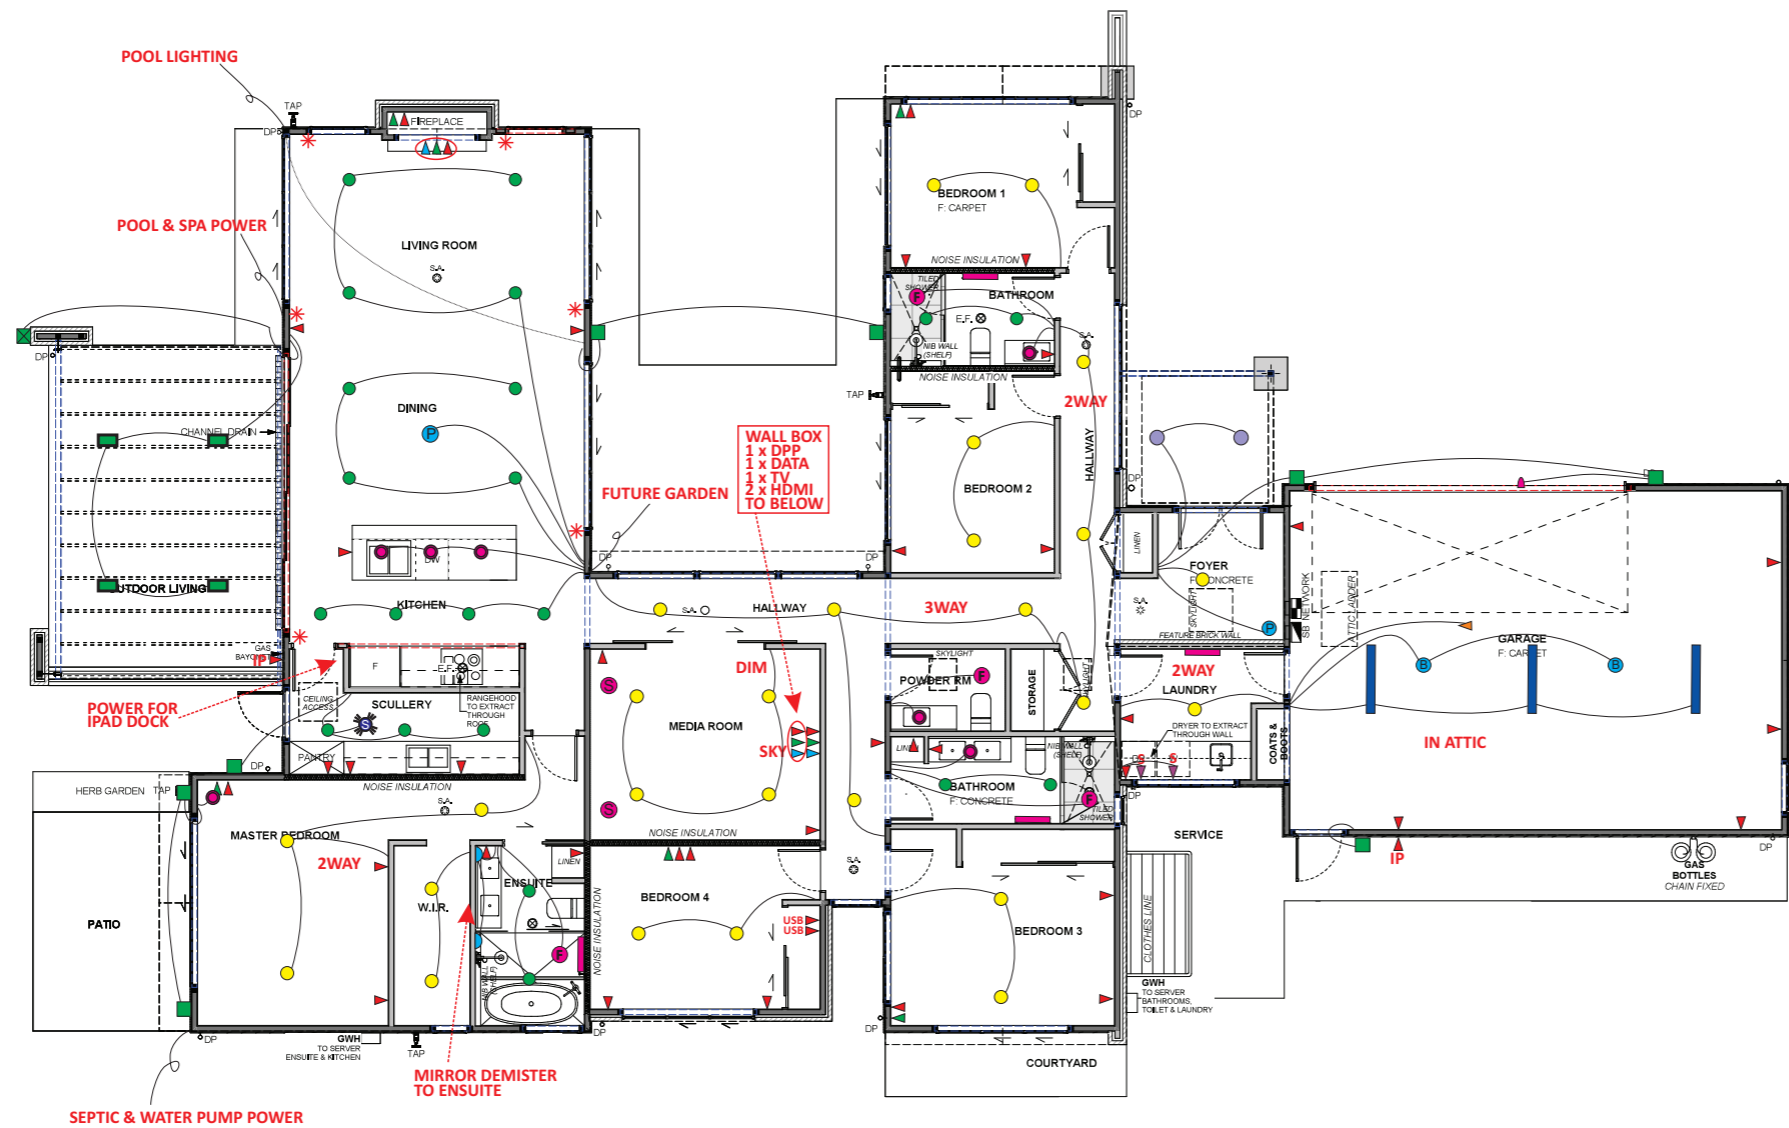

1. ENTRY
2. GARAGE
3. LAUNDRY
4. STORAGE
5. BEDROOM 2
6. BATHROOM
7. BEDROOM 3
8. POWDER ROOM
9. BATHROOM
10. BEDROOM 4
11. BEDROOM 5
12. MEDIA ROOM
13. KITCHEN
14. SCULLERY
15. DINING
16. LIVING
17. MASTER ENSUITE
18. WALK-IN ROBE
19. MASTER BEDROOM
20. COURTYARD
21. SPECIMEN TREE
22. OUTDOOR LIVING
23. OUTDOOR KITCHEN
24. HERB GARDEN
25. PATIO
26. PATIO
27. SERVICE AREA

By
Byrne
THE COLLECTION

FLOORING PLAN

ELECTRICAL PLAN

-  Meter Box
-  Switchboard
- Lights and Switchgear**
-  Fixed LED Down Light
-  Tilt LED Down Light
-  IP Rated Tilt Down Light
-  Pendant Light
-  Surface Mount Outlet
-  Two Way Switching
-  Three Way Switching
-  LED Batten Light
-  Sensor - Exterior
-  KUBE up/down wall light
-  KUBE down only wall light
-  Interior Sensor
- Power Outlets**
-  Single Isolated Power Outlet
 - 1 x Microwave
 - 1 x Waste Disposal
 - 1 x Rangehood
 - 1 x Dishwasher
 - 2 x Fridge
 - 1 x Washing Machine
 - 1 x Dryer
-  Double Power Outlet
-  Auto Door Power Outlet
-  Electric Wall Oven
-  Gas HW
-  Electric Hob
-  Exterior Single Power Point
- Data/TV/Alarms**
-  Data/Phone Outlet
-  TV Outlet
-  SKY Outlet-(2xData,2xRG6)
-  Alarm System - 5PIR,1KeyPads
-  Smoke Alarm - Cavius
-  Data Hub
- Other**
-  Extraction Fan
-  Range Hood Ducting
-  Heated Towel Rail