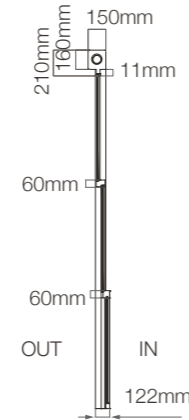

Configurations

3 Panels / Up Parking

Standard Tempered Single Glass 8 / 10mm

Internal View

Lateral Section

Insulated Double Glass 4+12+4 mm (width 2000-3000 mm max.)

Internal View

Lateral Section

Technical Details

2 Panels

Description	Glazing Type
Glazing	Standard 8mm Tempered / Optional 10mm Tempered and 4+12+4mm/5+10+5mm Insulated.
Max. movable glazed frame weight	110kg
Max. height	300cm
Max. width	400cm (Min width :120cm)
Max. size	12 sqm
Surface finish	Electrostatic powder-coating
Motor type	220 VAC 50/60Hz Tubular motor 85NM or 120NM Direct Drive
Control	Switch, remote or smart control options

Description	Glazing Type
Glazing	Standard 8mm Tempered / Optional 10mm Tempered and 4+12+4mm/5+10+5mm Insulated.
Max. movable glazed frame weight	220kg
Max. height	350cm
Max. width	400cm (Min width :120cm)
Max. size	12 sqm
Surface finish	Electrostatic powder-coating
Motor type	220 VAC 50/60Hz Tubular motor 85NM or 120NM Direct Drive
Control	Switch, remote or smart control options