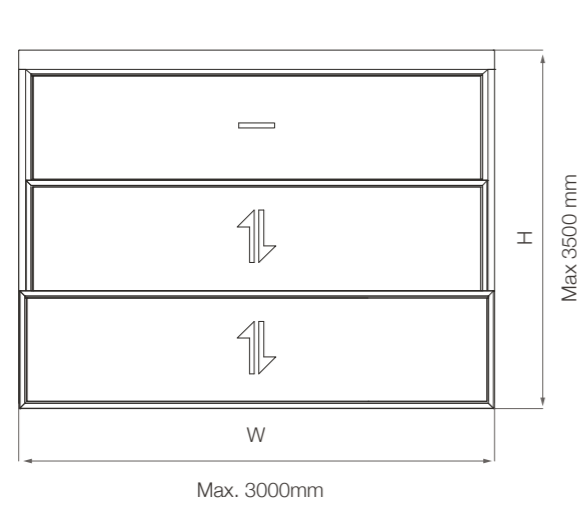

Configurations

3 Panels / Up Parking

Standard Tempered Single Glass 8 / 10mm

Internal View

Lateral Section

Insulated Double Glass 4+12+4 mm (width 2000-3000 mm max.)

Internal View

Lateral Section

Technical Details

2 Panels

Description	Glazing Type
Glazing	Standard 8mm Tempered / Optional 10mm Tempered and 4+12+4mm/5+10+5mm Insulated.
Max. movable glazed frame weight	110kg
Max. height	300cm
Max. width	400cm (Min width :120cm)
Max. size	12 sqm
Surface finish	Electrostatic powder-coating
Motor type	220 VAC 50/60Hz Tubular motor 85NM or 120NM Direct Drive
Control	Switch, remote or smart control options