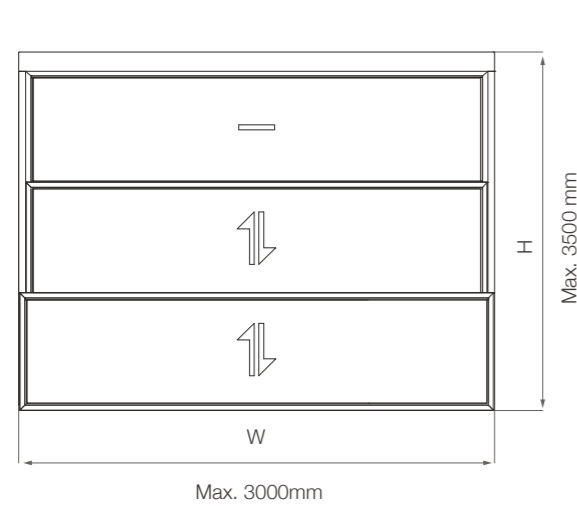

Configurations

3 Panels / Up Parking

Standard Tempered Single Glass 8 / 10mm

Internal View

Lateral Section

Insulated Double Glass 4+12+4 mm (width 2000-3000 mm max.)

Internal View

Lateral Section

Technical Details

2 Panels

Description	Glazing Type
Glazing	Standard 8mm Tempered / Optional 10mm Tempered and 4+12+4mm/5+10+5mm Insulated.
Max. movable glazed frame weight	110kg
Max. height	300cm
Max. width	400cm (Min width :120cm)
Max. size	12 sqm
Surface finish	Electrostatic powder-coating
Motor type	220 VAC 50/60Hz Tubular motor 85NM or 120NM Direct Drive
Control	Switch, remote or smart control options

Description	Glazing Type
Glazing	Standard 8mm Tempered / Optional 10mm Tempered and 4+12+4mm/5+10+5mm Insulated.
Max. movable glazed frame weight	220kg
Max. height	350cm
Max. width	400cm (Min width :120cm)
Max. size	12 sqm
Surface finish	Electrostatic powder-coating
Motor type	220 VAC 50/60Hz Tubular motor 85NM or 120NM Direct Drive
Control	Switch, remote or smart control options