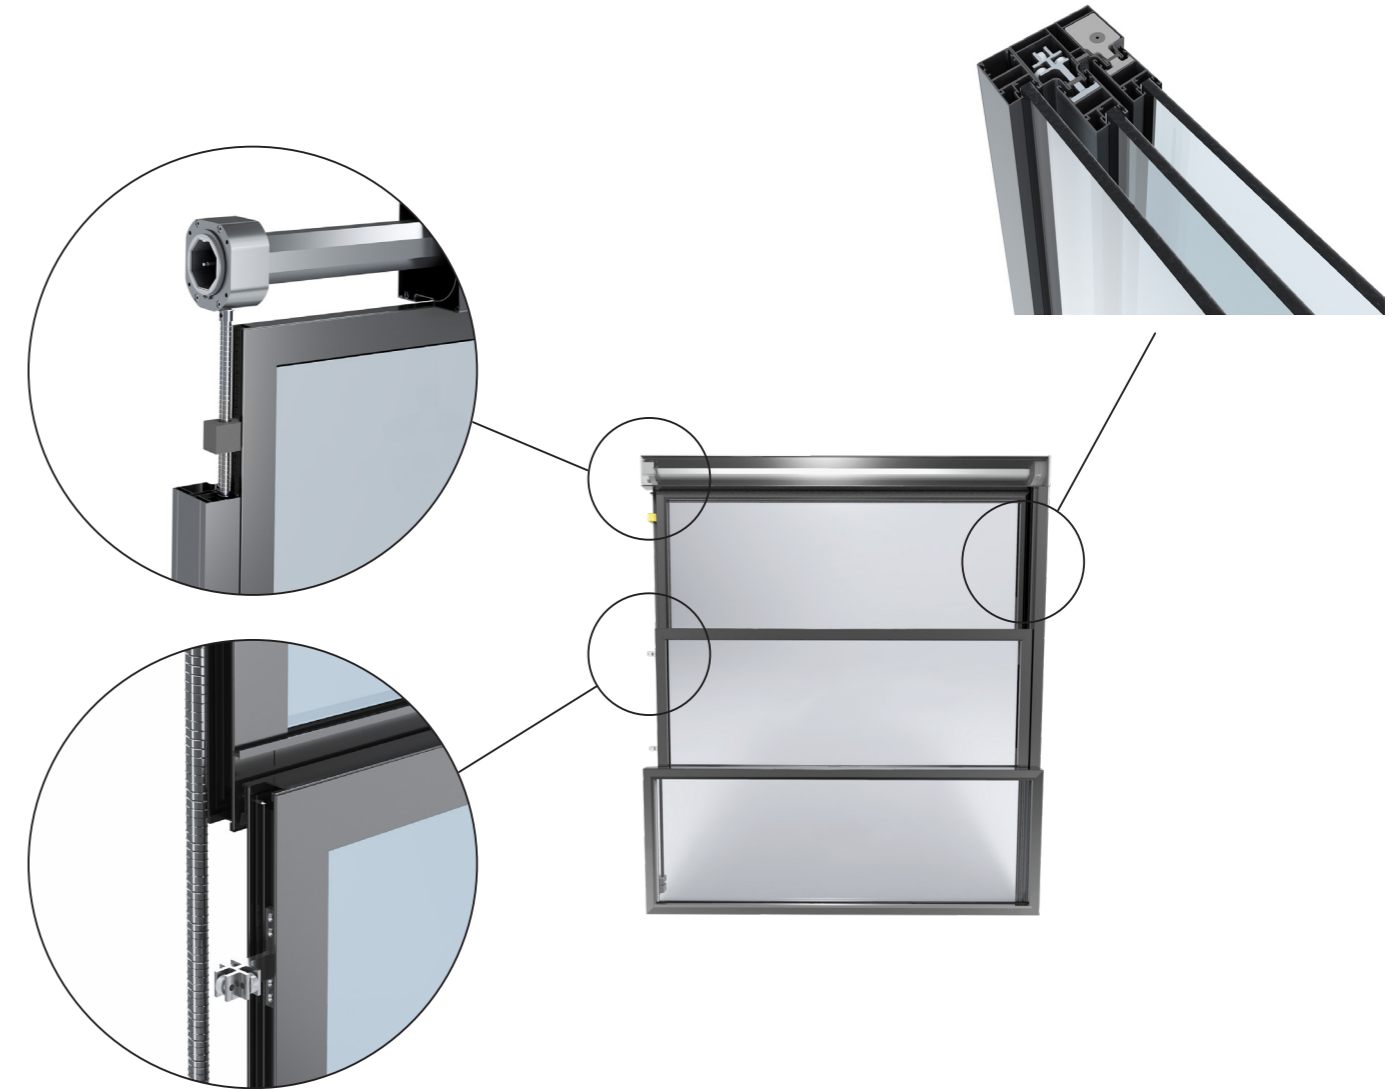

The patented worm shaft technology is supported with creative gearing mechanism that provides high level of safety and eliminates the operational problems with maintenance-free mechanism. Systems can incorporate tempered glazing with exclusive frame, glass type and glass color options. Optional two or three panels configurations are available with perfectly balanced motorised operation by remote control. Thanks to strengthened counterweight movement mechanism motor provides balanced up/down operation and panels can be stacked to either upwards or downwards.

Depending on application, panels can be operated & stacked to suit, either upwards or downwards. Alternative opening-stacking configurations provide an infinite range of spacious living area options.

Thanks to multiple stacking positions, fixed panels can also incorporate the function of balustrades. The position of movable panels can be adjusted according to desired height.

Configurations

3 Panels / Up Parking

Standard Tempered Single Glass 8 / 10mm

Internal View

Lateral Section

Insulated Double Glass 4+12+4 mm (width 2000-3000 mm max.)

Internal View

Lateral Section

Worm Shaft Technology

- The patented Worm Shaft technology eliminates the trembling and gives smooth movement even on large dimensions with its maintenance-free mechanism.
- This smart technology provides high degree safety compared to other working mechanism based on belts, ropes.
- Gearbox system transfers the movement from the gear to the worm shaft mechanism and ensures the continuation of the movement.
- System has pure balanced up/down operation thanks to strengthened counterweight movement mechanism. Second panel supported by three-wheeled slider and ensures vibration-free movement.
- Depending on application, panels can be operated & stacked either upwards or downwards. Alternative opening-stacking configurations provide various range of spacious living area options.