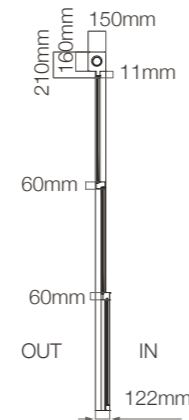

Configurations

3 Panels / Up Parking

Standard Tempered Single Glass 8 / 10mm

Internal View

Lateral Section

Insulated Double Glass 4+12+4 mm (width 2000-3000 mm max.)

Internal View

Lateral Section

Technical Details

2 Panels

Description	Glazing Type
Glazing	Standard 8mm Tempered / Optional 10mm Tempered and 4+12+4mm/5+10+5mm Insulated.
Max. movable glazed frame weight	110kg
Max. height	300cm
Max. width	400cm (Min width :120cm)
Max. size	12 sqm
Surface finish	Electrostatic powder-coating
Motor type	220 VAC 50/60Hz Tubular motor 85NM or 120NM Direct Drive
Control	Switch, remote or smart control options

Description	Glazing Type
Standard Glazing	8mm Tempered Clear Glass
Large Span Glazing	10mm Tempered Clear Glass
Double Insulated Glazing	4mm T + 12mm air gap + 4mm T 5mm T + 10mm air gap + 5mm T

3 Panels

Description	Glazing Type
Glazing	Standard 8mm Tempered / Optional 10mm Tempered and 4+12+4mm/5+10+5mm Insulated.
Max. movable glazed frame weight	220kg
Max. height	350cm
Max. width	400cm (Min width :120cm)
Max. size	12 sqm
Surface finish	Electrostatic powder-coating
Motor type	220 VAC 50/60Hz Tubular motor 85NM or 120NM Direct Drive
Control	Switch, remote or smart control options