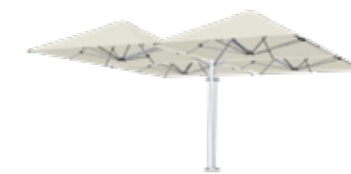

SQUARE QUATTRO