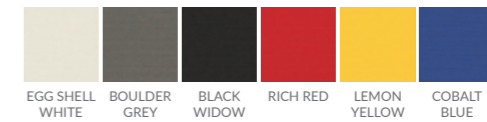

### STOCK CANOPY COLOURS

OYSTER ALPINE STONE CHARCOAL TWEED BLACK

### SPECIAL-ORDER CANOPY COLOURS

NATURAL STORM CHARCOAL SLATE TAUPE FERN LINEN SUNFLOWER YELLOW CAPTAIN NAVY TERRACOTTA

### STOCK CANOPY COLOURS \*Special Order Colours available on request