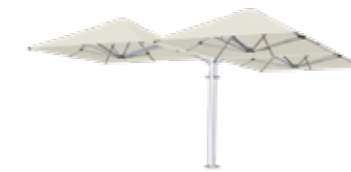

SQUARE TRIO