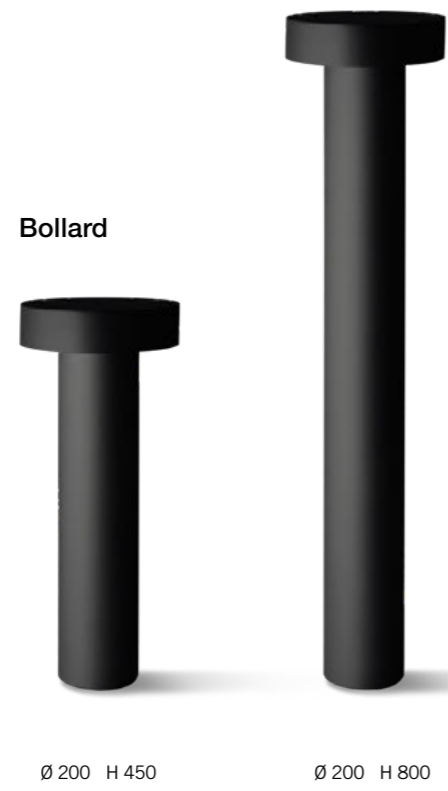

Private villa, Italy - Arch. Duilio Damilano © ph. Mario Bertani / Simes S.p.A.