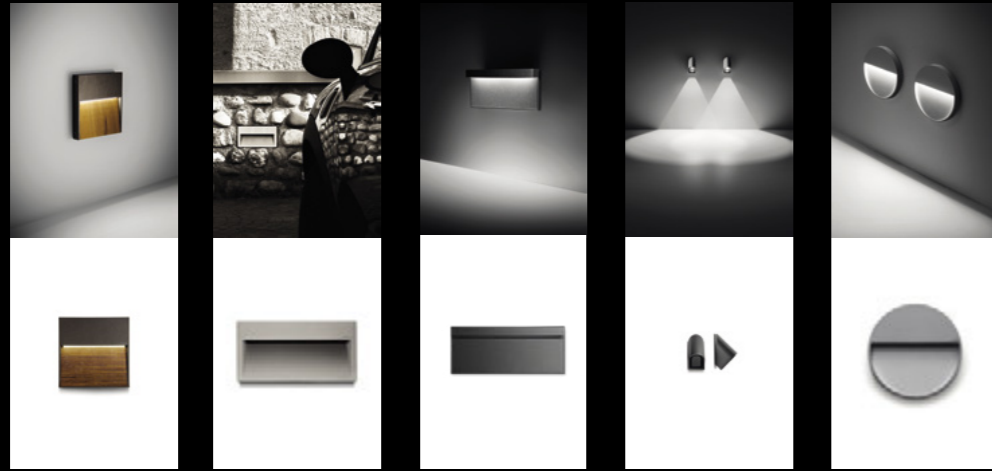

Step light
(surface mounted)

10 Skill wood 12 Concrete 32 5cento 44 MiniPetit 34 Skill

Wall mounted

10 Look wood 10 Cool wood 12 Concrete 22 Spillo 24 Feeling 20 Très Jolie 18 Bell

Step light
(wall recessed)