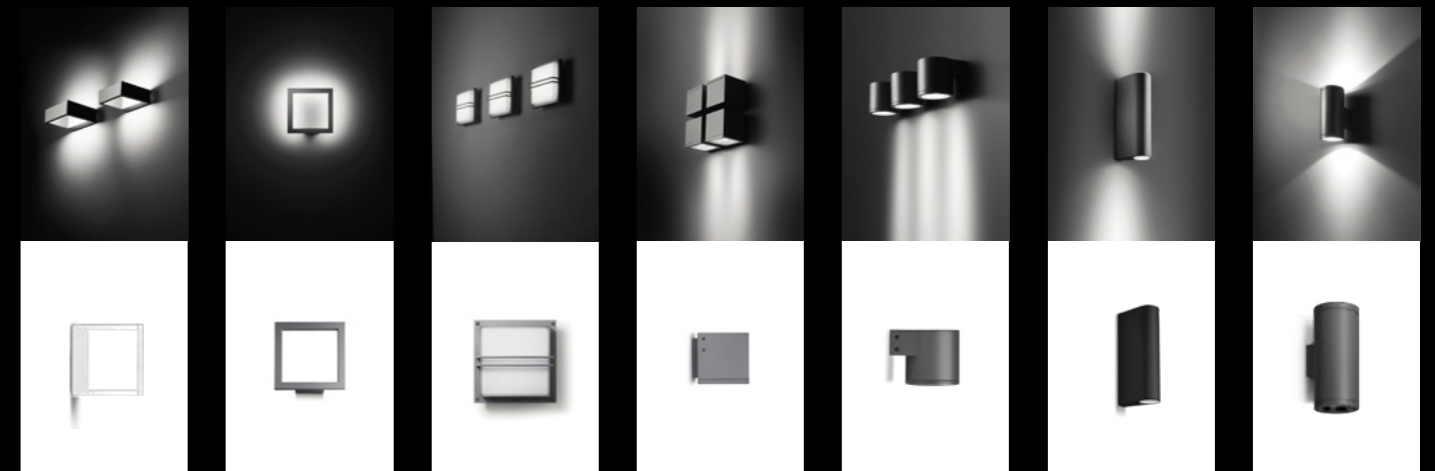

58 Cool square   62 Trim   70 Zen   64 Loft square   64 Loft round   66 Smooth   68 Slot