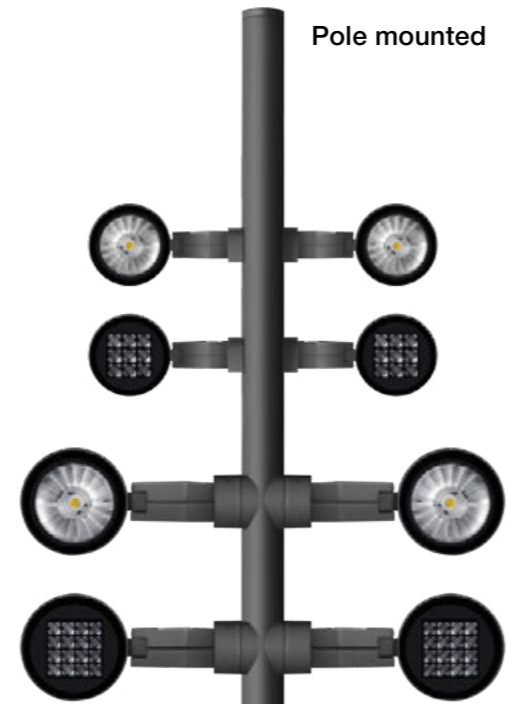

Garden stake

Ø 60 H 600

Ø 60 L 120 Ø 75 L 160

STAGE ROUND

Holscher Design

SIMES

Spotlight

"Art Park" Idroscalo, Milan, Italy © Simes S.p.A.