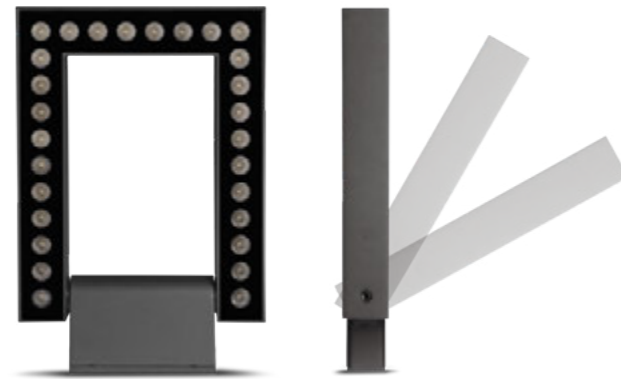

Spotlight

L 268 H 345 D 52