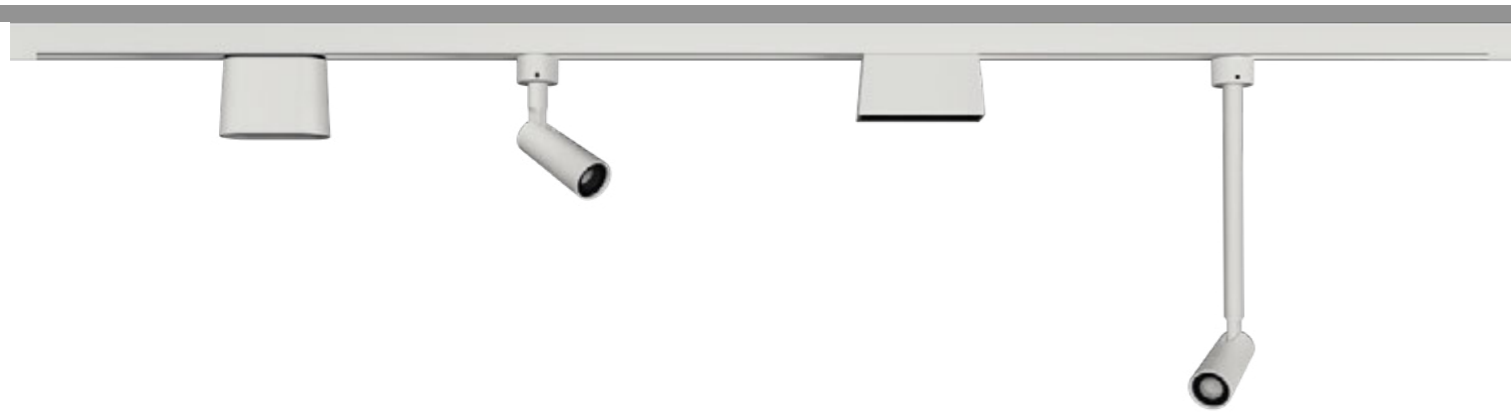

Surface

Recessed

Step light (surface mounted)

H 90

L 90 D 22

H 90

L 155 D 22

H 90