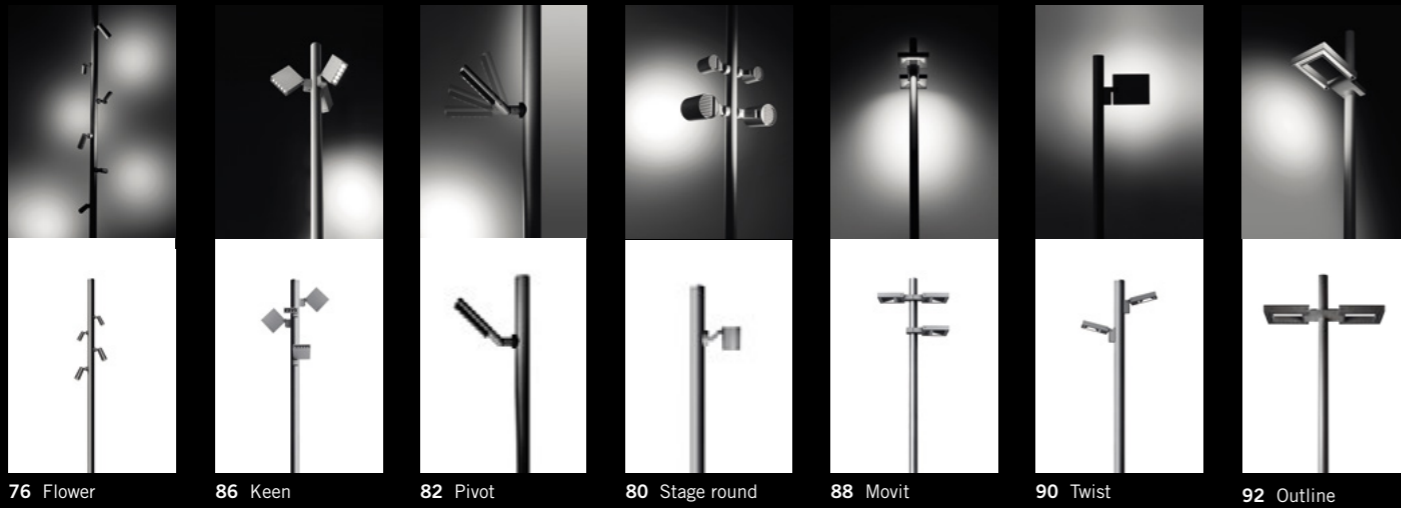

Garden bollard

34 Skill 40 Step 48 Look 56 Cool 58 Cool square 60 Kube 62 Trim

Ceiling
(recessed mounted)

110 Nanoled 126 Lobby 128 Zip comfort 124 Catch recessed

Garden bollard
"material expression"

10 Look Wood 10 Cool Wood 12 Concrete

146 Cigarette

152 Park

154 Boulevard

156 Avenue

Spotlight pole mounted

76 Flower

86 Keen

82 Pivot