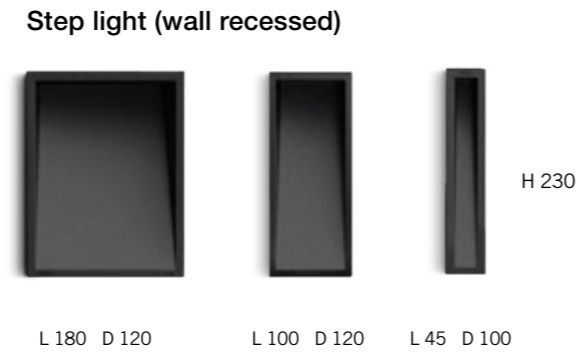

L 270 H 115 D 30

L 60 H 115 D 28

Bollard

L 320 H 220 D 80

Private villa, Sulzano, Brescia, Italy - © ph. Mario Bertani / Simes S.p.A.

BLINKER

SIMES

Step light (wall recessed)