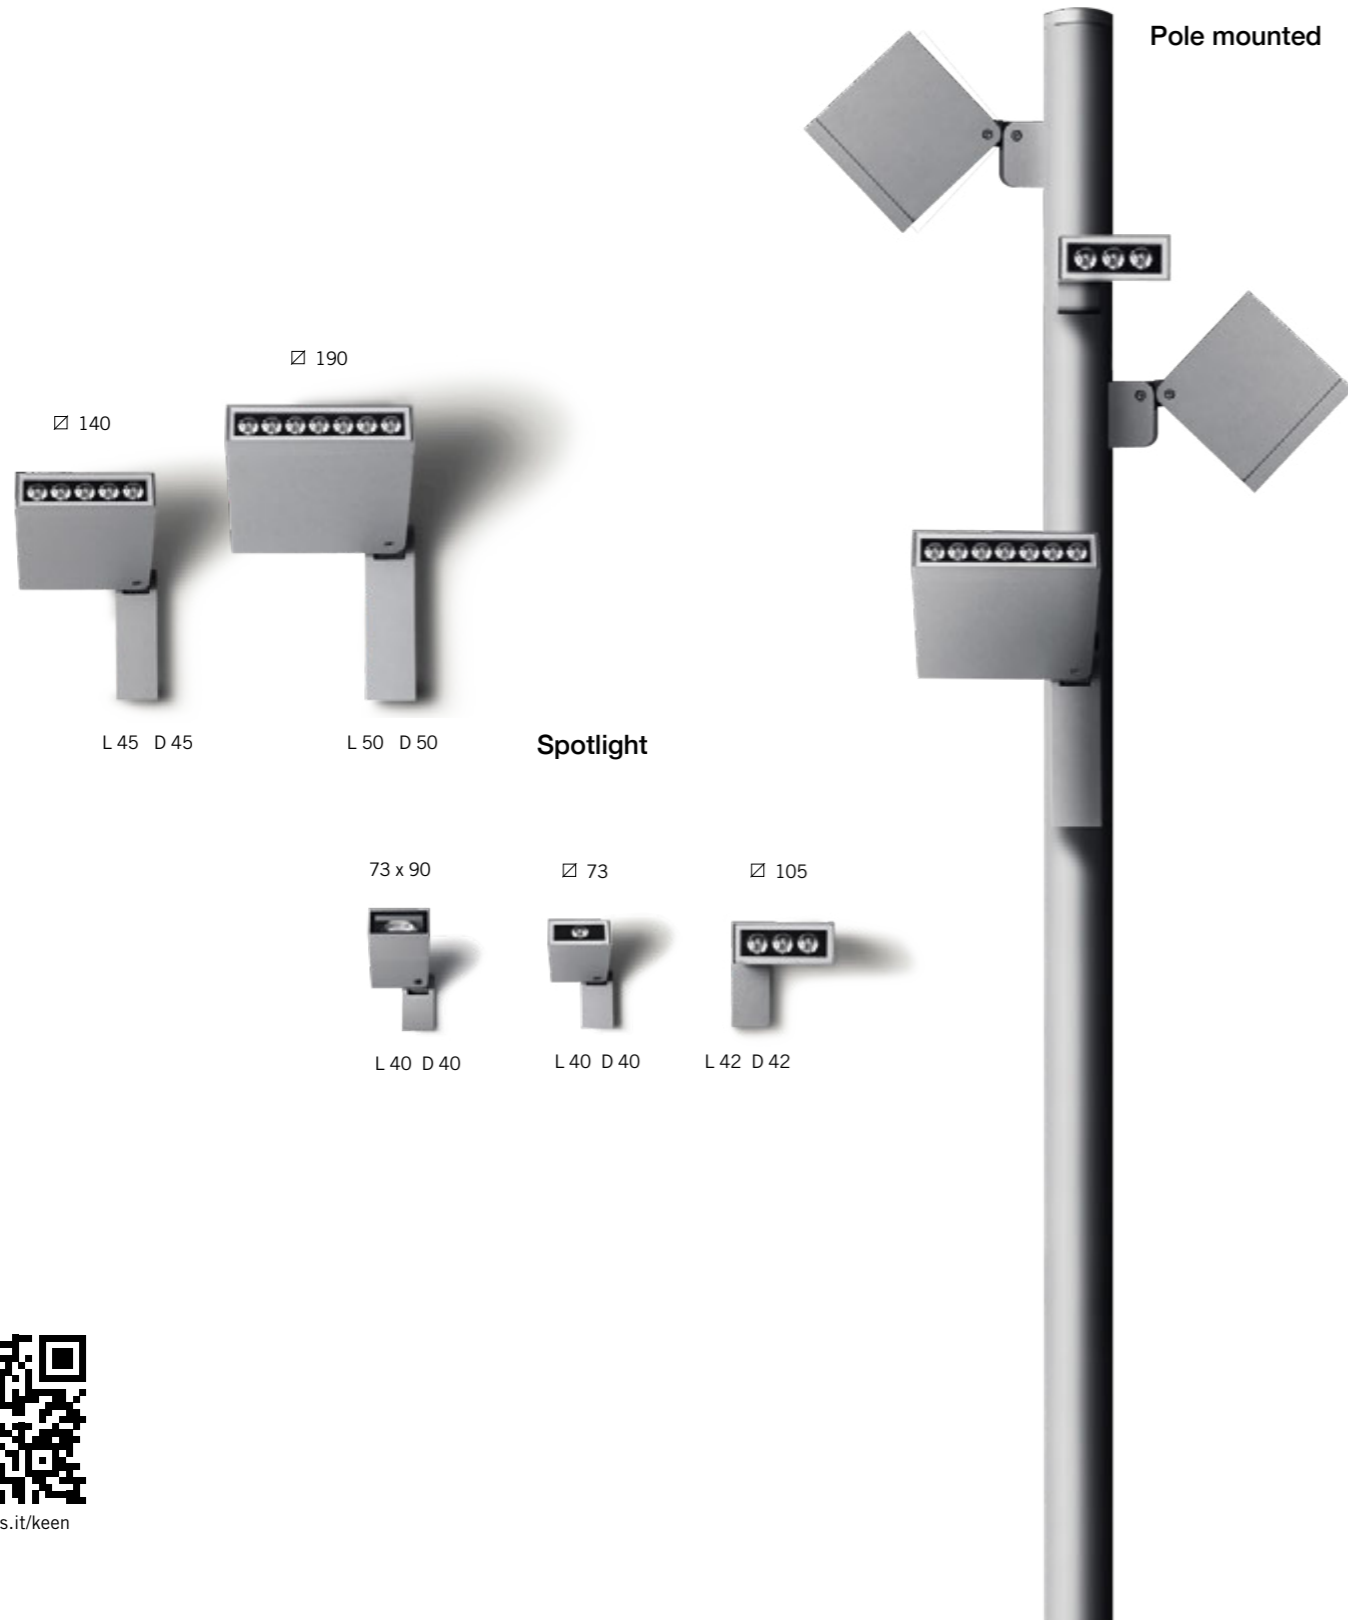

KEEN

Design K.Begasse

SIMES