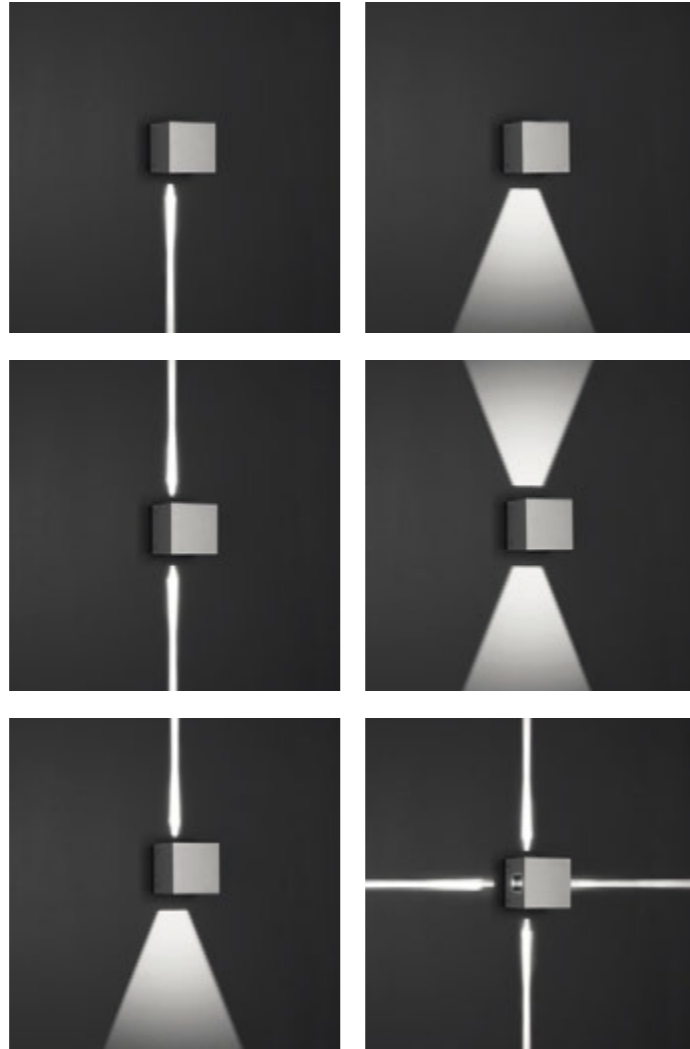

Wall effect
Blade of light

L 71 H 87 D 37

L 150 H 90 D 40

Canonica del Vicario, Palazzago, Bergamo, Italy © ph. Paolo Stroppa

Wall effect

- ☑ 120 D 140 (Minilift)
- ☑ 180 D 205 (Lift)

Sauna den Iip, Netherlands © ph. Iemke Ruijs M.A