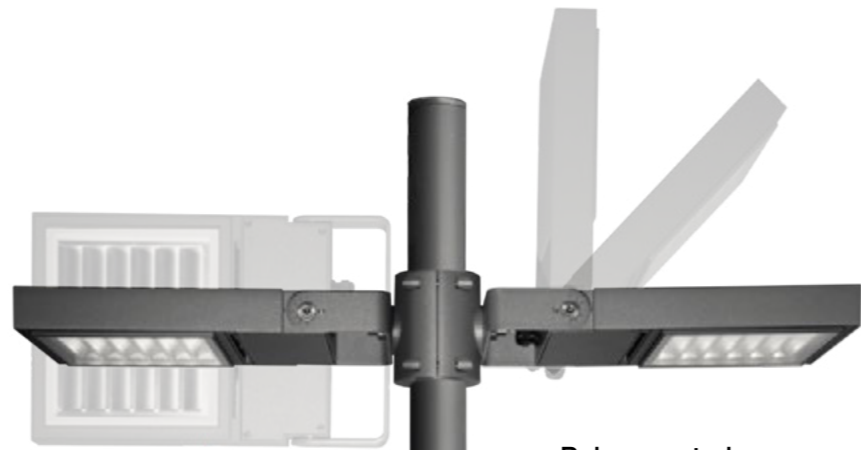

Pole mounted