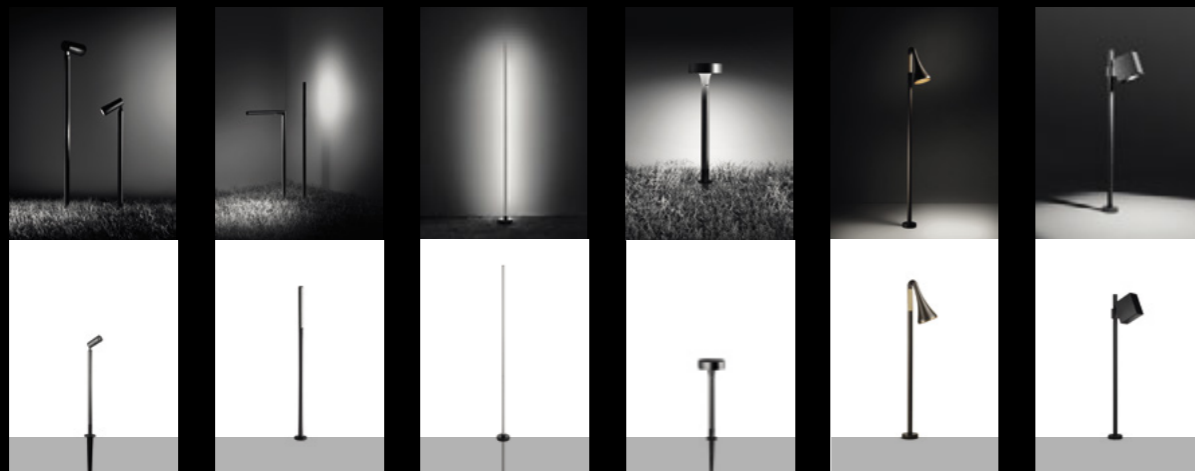

Ground stake

76 Flower 22 Spillo 24 Feeling 20 Très Jolie 18 Bell 46 Apply