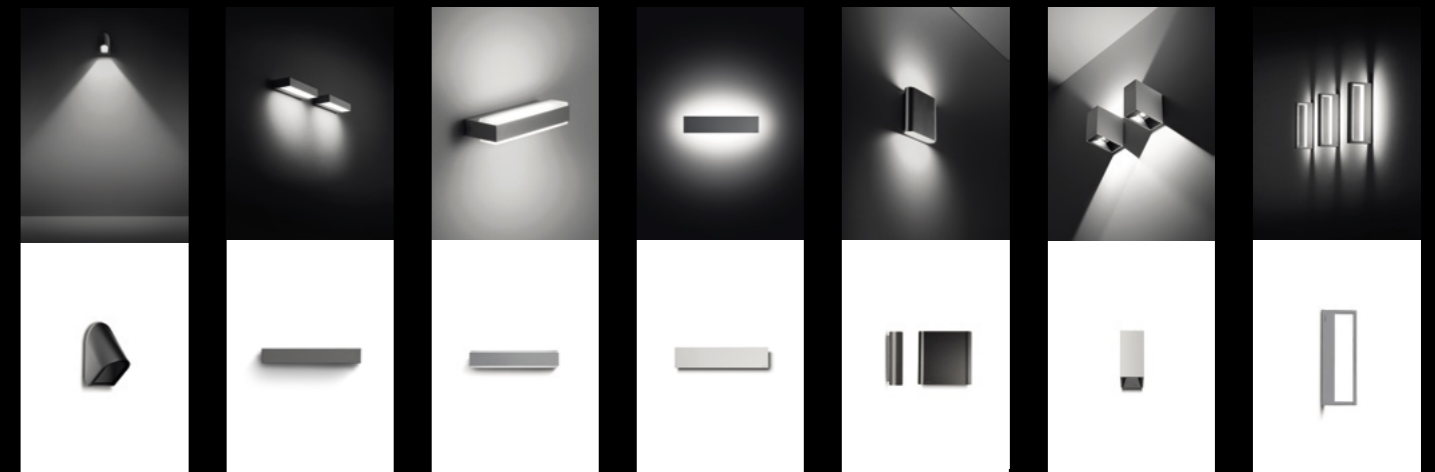

44 Petit   48 Look   50 Plan   54 Appeal   52 Pocket   46 Apply   56 Cool