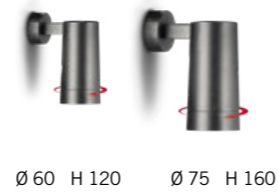

Wall mounted

Ø 35 L 327

Pole mounted

Ceiling and wall mounted

Ø 25 H 65 Ø 35 H 90

Garden stake

Ø 35 H 550

Ø 25 H 400

Ø 38 / Ø 60

Ø 25 L 65 Ø 35 L 90

Private villa, Italy - Studio Vanischi Geom. Berrendis © ph. Mario Bertani / Simes S.p.A.

FLOWER ZOOM

SIMES

Wall mounted

Pole mounted

Ceiling and wall mounted