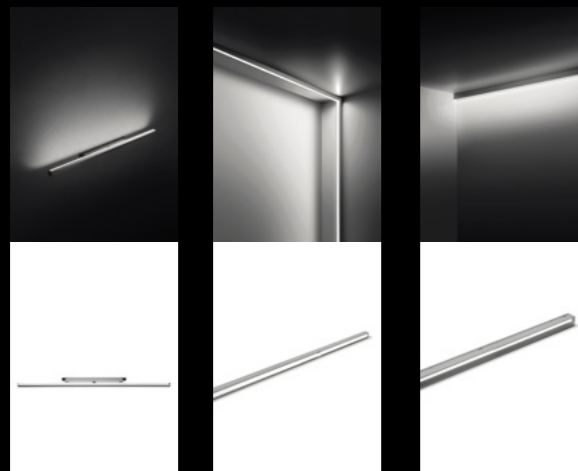

Linear effects

26 Tilttable Rod   28 Continuous Rod Minimal   28 Continuous Rod Comfort

Linear system