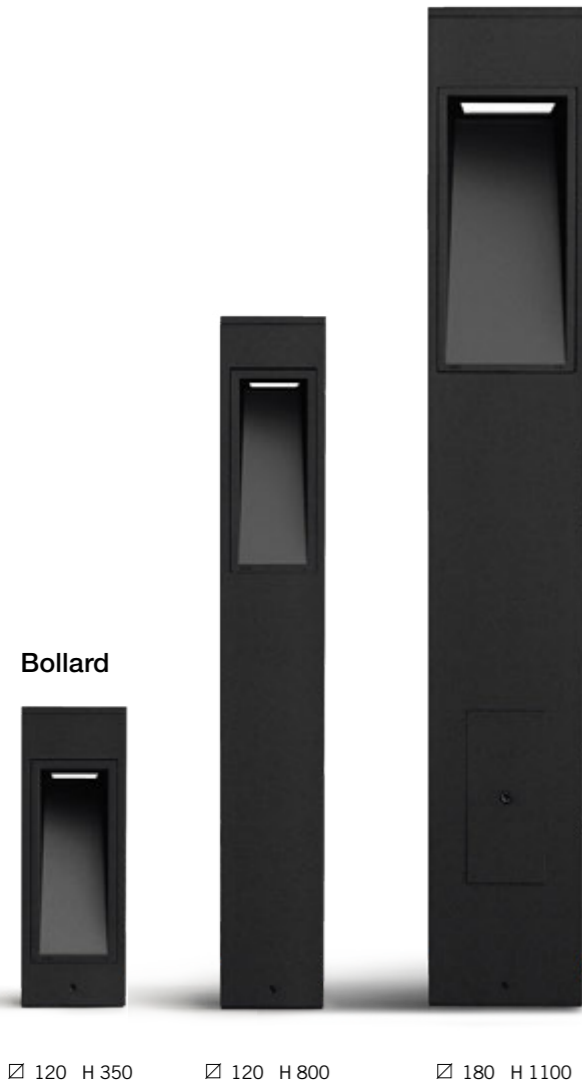

BLINKER

SIMES