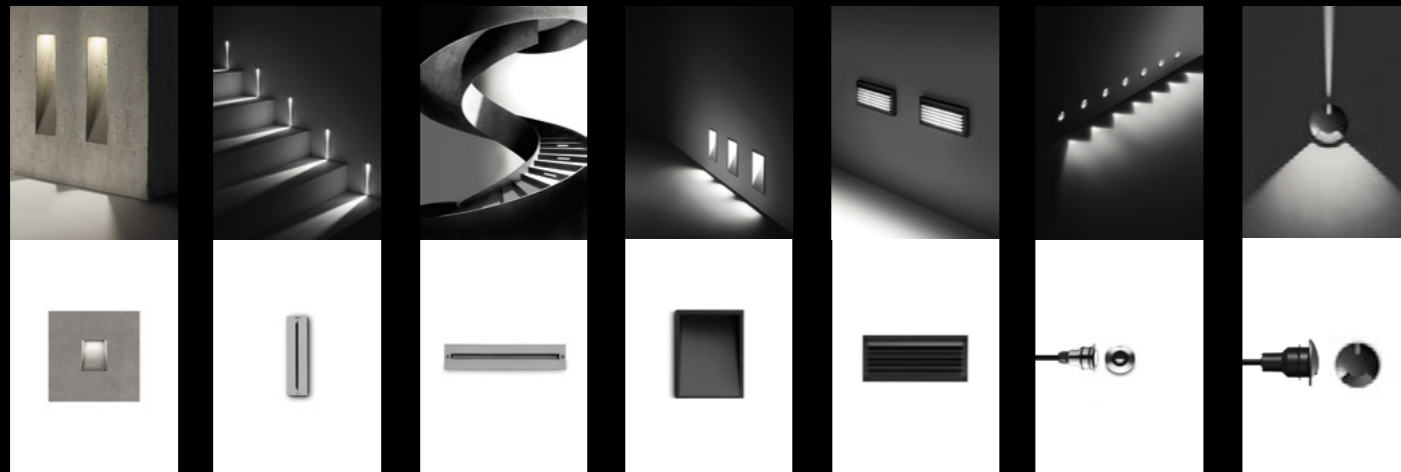

Step light
(surface mounted)

10 Skill wood 12 Concrete 32 5cento 44 MiniPetit 34 Skill

Wall mounted

10 Look wood 10 Cool wood 12 Concrete 22 Spillo 24 Feeling 20 Très Jolie 18 Bell

Step light
(wall recessed)

14 Ghost 40 Step 38 Walker / Marker 36 Blinker 42 Brique 110 Nanoled 104 Shell

44 Petit 48 Look 50 Plan 54 Appeal 52 Pocket 46 Apply 56 Cool

Linear effects

26 Tilttable Rod 28 Continuous Rod Minimal 28 Continuous Rod Comfort