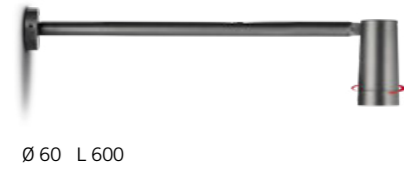

FLOWER ZOOM

SIMES

Wall mounted