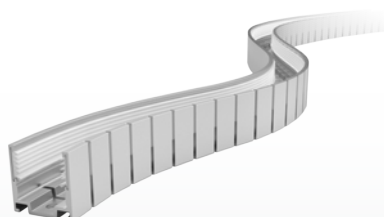

SERRATED ALUMINIUM PROFILE (STANDARD)

Compatibility	Extrusion Dimensions (mm)			
	Snake	Width	Height	Max
Taipan (HB, VB)	13.8	14	2000	
Tiger	16	16	2000	
Mamba (HB, VB)	20.2	20.8	2000	
Boa	15.9	24.8	2000	
Python	15.9	24.8	2000	
Mambo XL (HB, VB)	26.6	26.5	2000	

FLANGE SERRATED ALUMINIUM PROFILE

*USE IT WITH OUR SPRING CLIPS.

BENDABLE SERRATED ALUMINIUM PROFILE

(HORIZONTAL BEND ONLY)

Compatibility	Extrusion Dimensions (mm)			
	Snake	Width	Height	Max
Boa	15.9	24.8	1000	
Python	15.9	24.8	1000	
Taipan (HB)	14.1	14	1000	
Mamba (HB)	20.2	20.8	1000	
Mambo XL (HB)	26.6	26.5	1000	