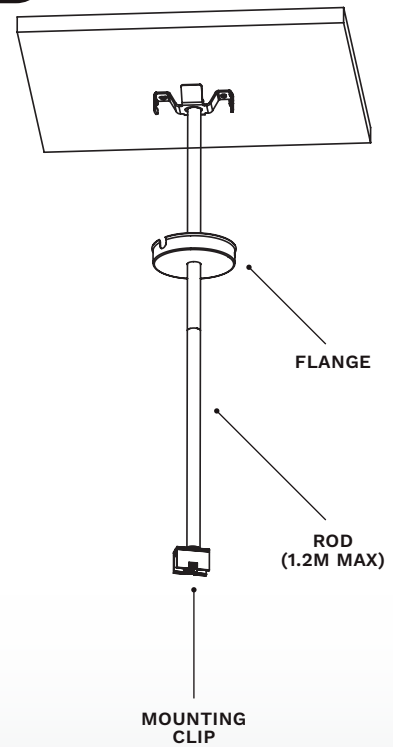

*USE IT WITH OUR CLEAR POLICARBONATE CLIPS.

Compatibility	Extrusion Dimensions (mm)		
	Width	Height	Max
Snake 360° Mini	14.1	13.7	1000

PIVOT MOUNTING BRACKETS

SIDE MOUNTING BRACKETS

SUSPENDED MOUNTING ROD AND CLIP