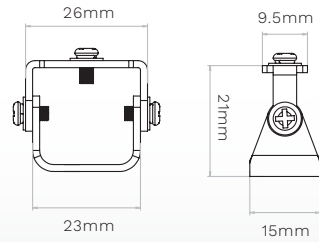

SERRATED ALUMINIUM PROFILE (STANDARD)

Compatibility	Extrusion Dimensions (mm)			
	Snake	Width	Height	Max
Taipan (HB, VB)	13.8	14	2000	
Tiger	16	16	2000	
Mamba (HB, VB)	20.2	20.8	2000	
Boa	15.9	24.8	2000	
Python	15.9	24.8	2000	
Mambo XL (HB, VB)	26.6	26.5	2000	

FLANGE SERRATED ALUMINIUM PROFILE

*USE IT WITH OUR SPRING CLIPS.

BENDABLE SERRATED ALUMINIUM PROFILE

(HORIZONTAL BEND ONLY)

Compatibility	Extrusion Dimensions (mm)			
	Snake	Width	Height	Max
Boa	15.9	24.8	1000	
Python	15.9	24.8	1000	
Taipan (HB)	14.1	14	1000	
Mamba (HB)	20.2	20.8	1000	
Mambo XL (HB)	26.6	26.5	1000	

Compatibility	Extrusion Dimensions (mm)			
	Snake	Width	Height	Max
Taipan (HB, VB)	21.8	14	2000	
Mamba (HB, VB)	30	20.8	2000	
Boa	25.5	24.8	2000	
Python	25.5	24.8	2000	

SELF-CLINCHING ALUMINIUM PROFILE

*USE IT WITH OUR CLEAR POLICARBONATE CLIPS.

Compatibility	Extrusion Dimensions (mm)		
	Width	Height	Max
Snake 360° Mini	14.1	13.7	1000

PIVOT MOUNTING BRACKETS

SIDE MOUNTING BRACKETS

SUSPENDED MOUNTING ROD AND CLIP