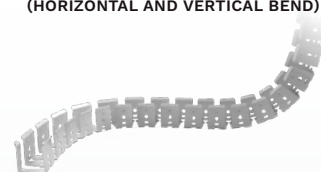

DOUBLE BENDABLE SERRATED ALUMINIUM PROFILE

(HORIZONTAL AND VERTICAL BEND)