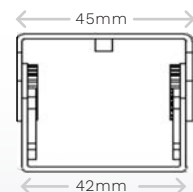

ROTARY LOCKING BRACKET