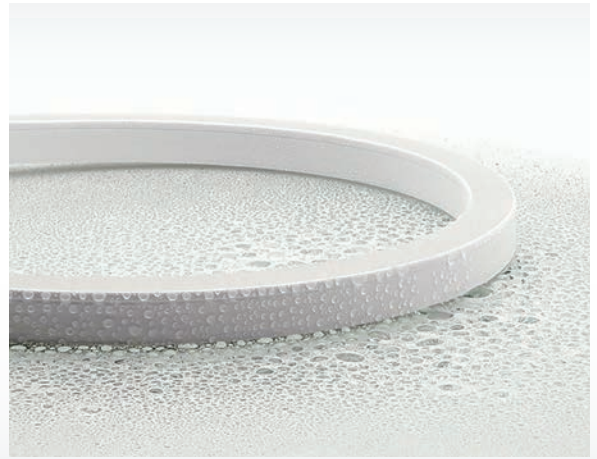

MAMBO XL

  WATTS 12W / 16.5W	 COLOUR SINGLE RGB RGBW CCT ADJ	22mm / 26.6mm 22mm / 26.5mm	● Snake Light ● Standard Extrusion
  VOLTAGE 24vDC	 BEND VERT & HORZ	22mm / 26.6mm 19mm / 26.5mm	BEAM ANGLE 120°