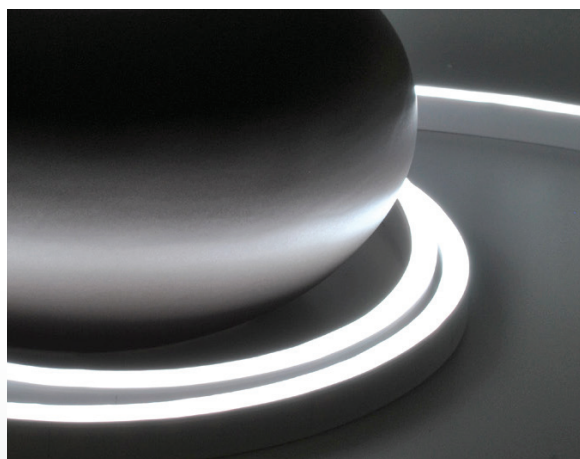

PYTHON

  WATTS 12W	 COLOUR SINGLE RGB RGBW CCT ADJ	BEAM ANGLE 180° ● Snake Light ● Standard Extrusion
  VOLTAGE 24vDC	 BEND HORZ