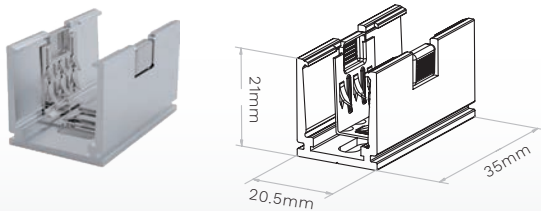

*USE IT WITH OUR CLEAR POLICARBONATE CLIPS.

Compatibility	Extrusion Dimensions (mm)		
	Width	Height	Max
Snake 360° Mini	14.1	13.7	1000

PIVOT MOUNTING BRACKETS

SIDE MOUNTING BRACKETS

SUSPENDED MOUNTING ROD AND CLIP