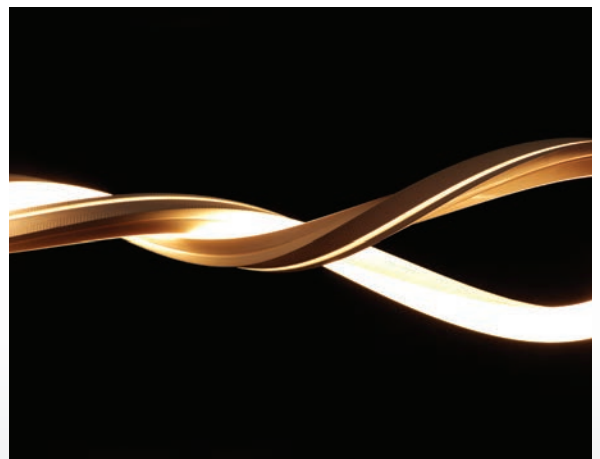

BIDIRECT

  WATTS 10W	 COLOUR SINGLE	BEAM ANGLE 120° ● Snake Light ● Standard Extrusion
  VOLTAGE 24vDC	 BEND VERT & HORZ