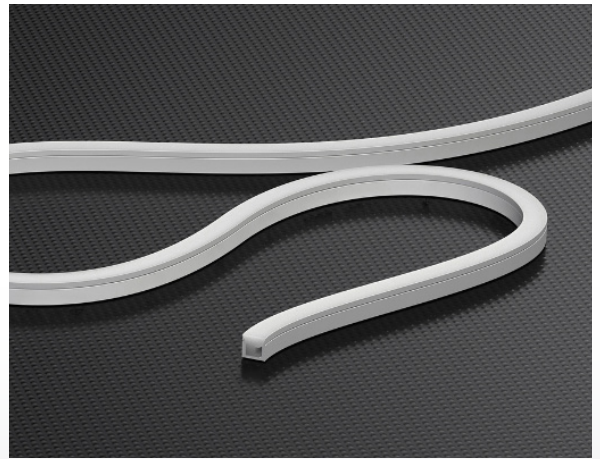

TIGER

  WATTS 9W	 COLOUR SINGLE	BEAM ANGLE 120° ● Snake Light ● Standard Extrusion
  VOLTAGE 24vDC	 BEND VERT & HORZ