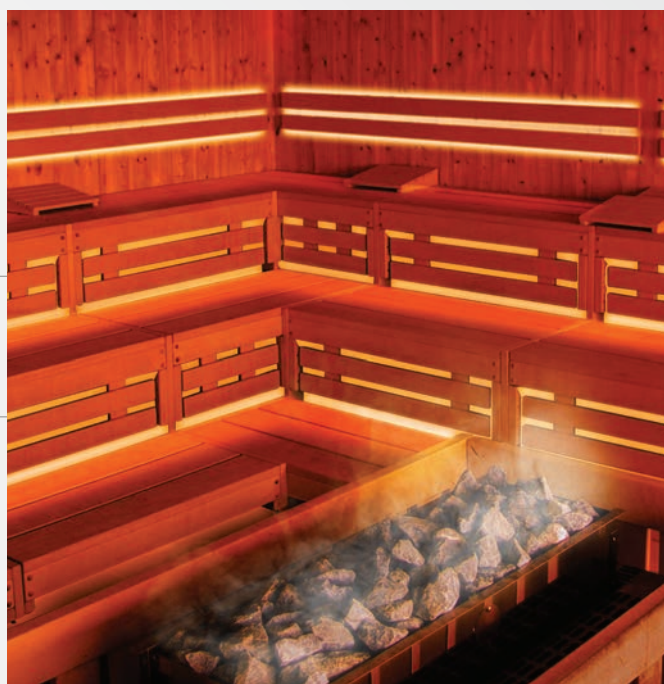

SAUNA PYTHON

  WATTS 6.5W / 12W	 VOLTAGE 24vDC	 COLOUR SINGLE RGB RGBW CCT ADJ
  BEND / HORZ		
BEAM ANGLE 180° ● Snake Light ● Standard Extrusion