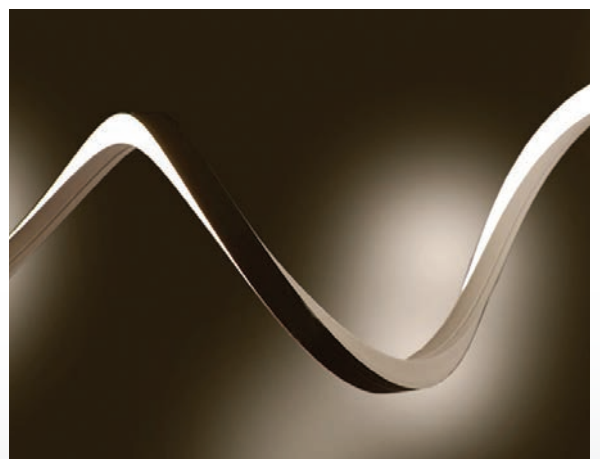

MINI BIDIRECT

  WATTS 10W	 COLOUR SINGLE	
  VOLTAGE 24vDC	 BEND VERT & HORZ