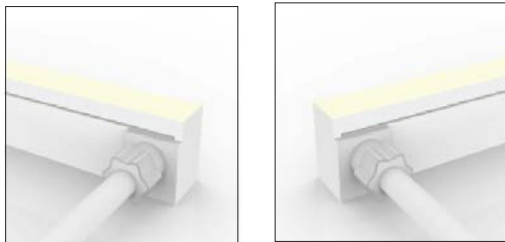

CABLE ENTRY OPTIONS

LEFT OR RIGHT SIDE ENTRY