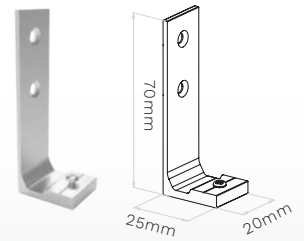

*USE IT WITH OUR CLEAR POLICARBONATE CLIPS.

Compatibility	Extrusion Dimensions (mm)		
	Width	Height	Max
Snake 360° Mini	14.1	13.7	1000

PIVOT MOUNTING BRACKETS

SIDE MOUNTING BRACKETS

SUSPENDED MOUNTING ROD AND CLIP