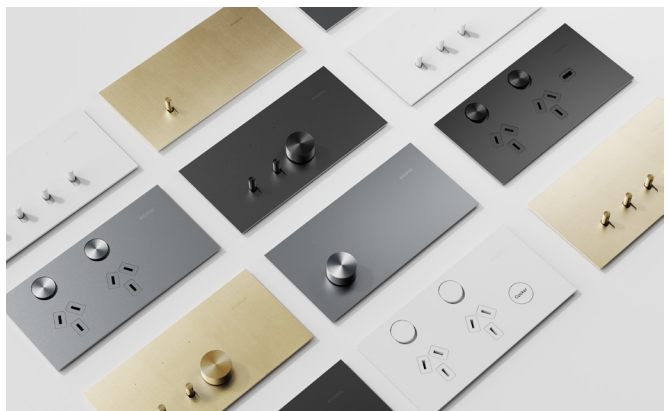

Solis T Series