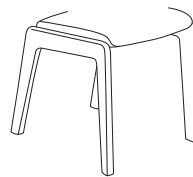

The World's First Reclining Dining Chair

Stressless® Dining

Stressless® chairs move with your body, allowing you to relax and enjoy long, leisurely meals. The perfect balance of support and ease, making every gathering a memorable, comfortable experience.

Choose your preferred seat, leather type, leg style and colours to create a dining chair perfectly suited to your space and style:

Balance &Glide™

M L

L

D100 Legs