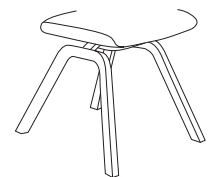

The World's First Reclining Dining Chair

Stressless® Dining

Stressless® chairs move with your body, allowing you to relax and enjoy long, leisurely meals. The perfect balance of support and ease, making every gathering a memorable, comfortable experience.

Choose your preferred seat, leather type, leg style and colours to create a dining chair perfectly suited to your space and style:

Balance &Glide™

M L

L

D200 Legs