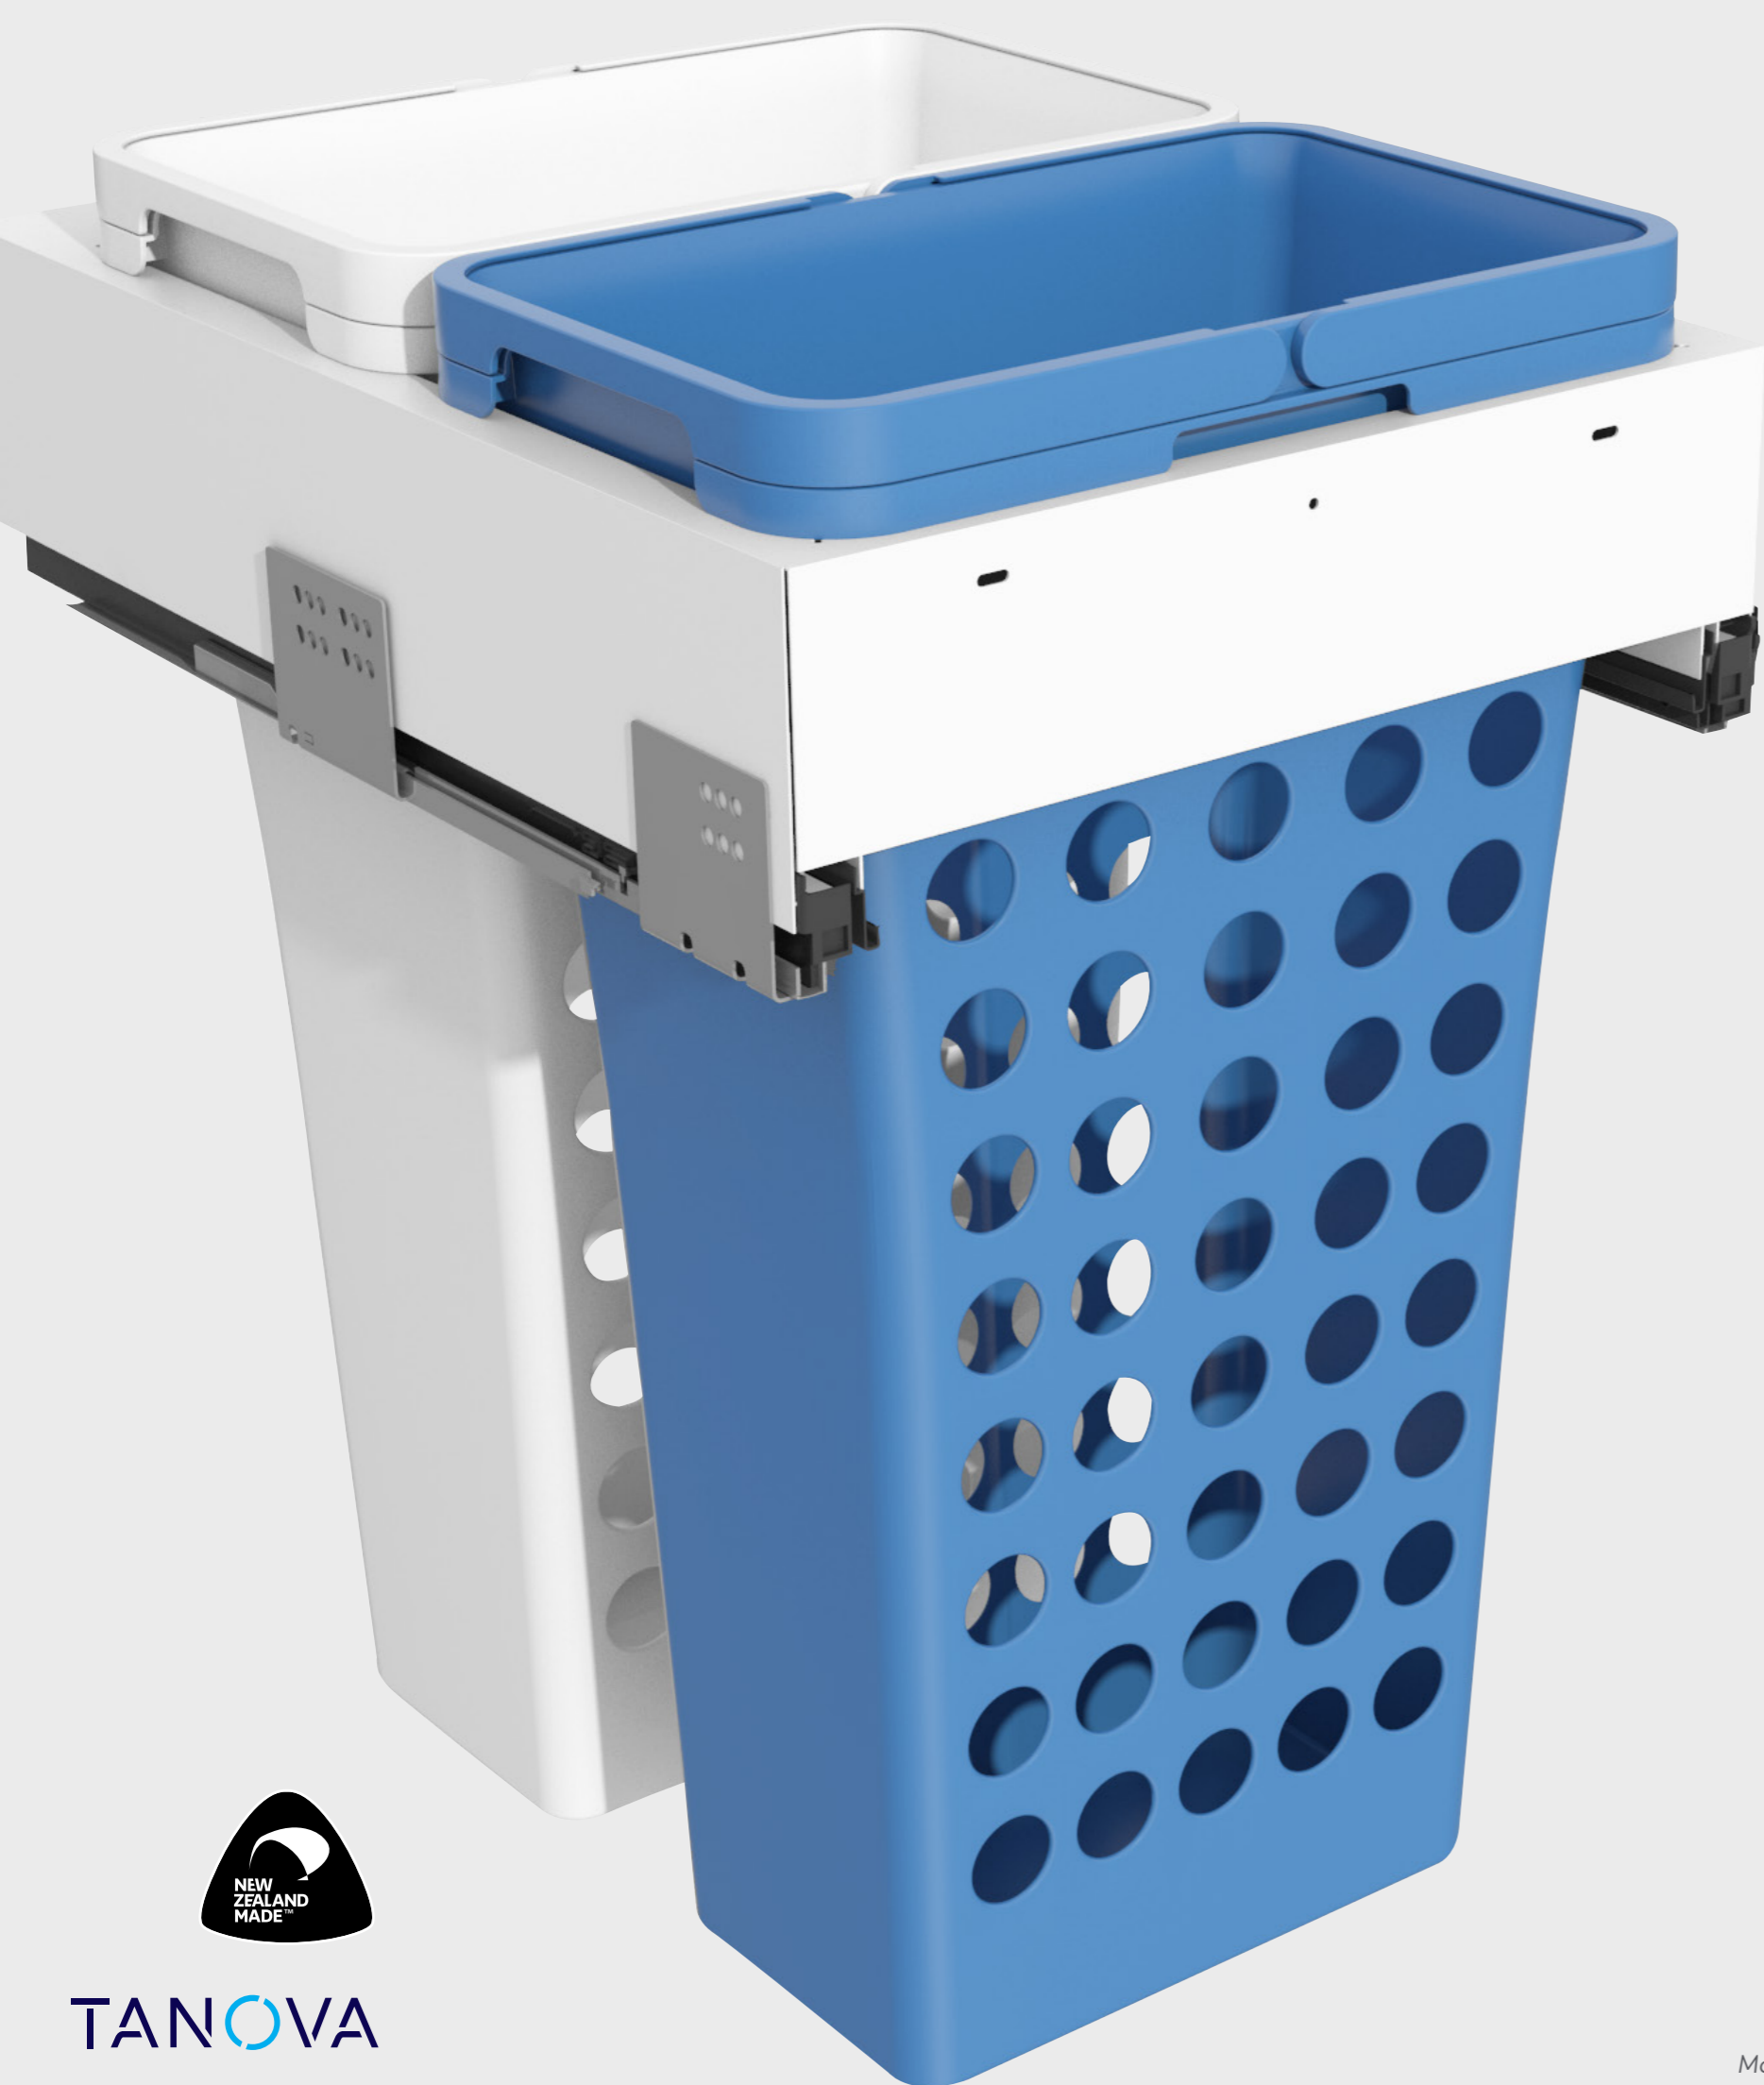

TANOVA

Waste & Laundry Systems

Tanova Designer Series 2 Now with push to open, soft close

Tanova Designer Series 2 is built on Simlead premium slimline drawers which means truly innovative 'everactive' push to open technology. Push any point on the front panel to open the drawer. These models are designed with convenience in mind. Tanova Designer series 2 features a solid-steel powder coated frame with front-fixing points to provide support for the drawer front allowing for durability and strength. With models for both the kitchen and laundry in a range of configurations, there's a Tanova Designer Series 2 model to suit any kitchen project.

Along with all these great features, the laundry system also features ventilated sides on the plastic buckets to aid airflow and reduce mustiness, as well as sturdy built in handles to allow for easy carriage.

Kitchen system to suit 450mm Cabinet
2 x 20L Buckets
Part No. TDS45.220.WH

Kitchen system to suit 450mm Cabinet
2 x 36L Bucket
Part No: TDS45.236.WH

Laundry system to suit 450mm Cabinet
2 x 36L Buckets - White
Part No: LTDS45.236.WH

Tanova Simplex Plus For waste & laundry

The Tanova Simplex Plus system is built on super smooth running 60kg Harn Ritma soft close, over extension drawer slides. These runners extend beyond the edge of bench top to allow for easy removal of rear bucket. The system features an economical, solid and simple bin frame manufactured from 1.0mm gauge steel for added strength & durability. The compact size maximizes space efficiency and its snug fit ensures stability