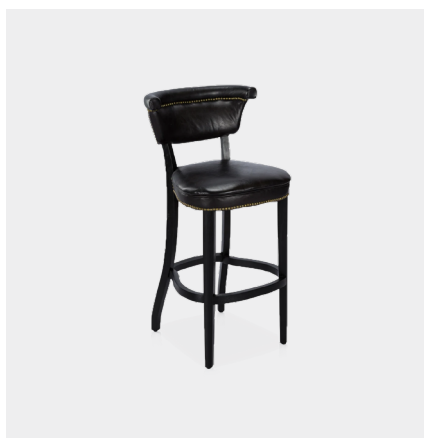

Lounge Room

Furrow 3 seater Sofa
natadora
from \$6,339 fabric | \$10,279 leather

Shimmer Small Round Bar Cabinet
timothy oulton
\$5,479

Cabana Yeti Chair
timothy oulton
\$5,719

Causeway 2pc Chaise Sofa
tolv
from \$9,549 fabric | \$17,679 leather

Slipper 4pc Modular Sofa
tolv
from \$8,889 fabric | \$16,179 leather

Fromage Brie Ottoman
tolv
from \$1,419 fabric | \$2,229 leather

Bar stools

Odd counter stool
sketch
from \$749 oak | \$839 fabric | \$889 leather

Inlay Stool
tolv
from \$859

Pinta Bar Stool
sketch
from \$939 fabric | \$1,199 leather

Joker Bar Stool
timothy oulton
from \$1,549 leather

Angeles Bar Stool
timothy oulton
from \$2,079 fabric | \$2,189 leather

Palm Stool
calligaris
\$1,019

Coffee | Side Tables

Islet Side Table
tolv
\$819

Pivot Round Coffee Table
natadora
from \$2,279 oak top

Eden Coffee Table
sketch
from \$1,979 90cm

Podium Square Coffee Table
natadora
\$2,519