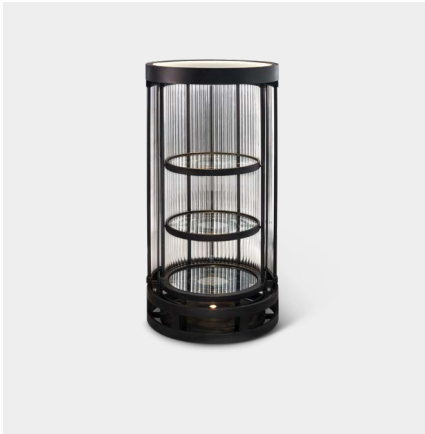

Grillo Bookshelf
sketch
from \$1,039

Tathra Console
sketch
from \$3,129

Farnsworth Bookshelf
tolv
from \$1,789

Bio Hazard Bar Cabinet
timothy oulton
\$9,099

Yorke Sideboard
sketch
from \$3,589 2m oak

English Beam Console
timothy oulton
from \$10,029 2m