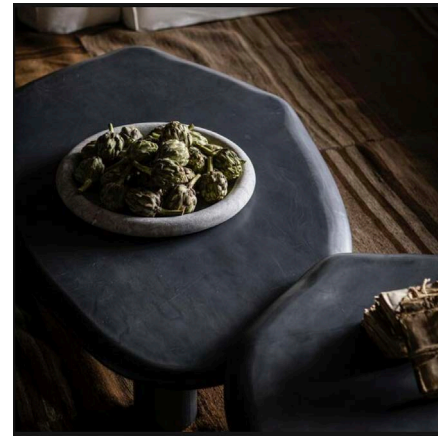

Arno Coffee Table
timothy oulton
from $5,469