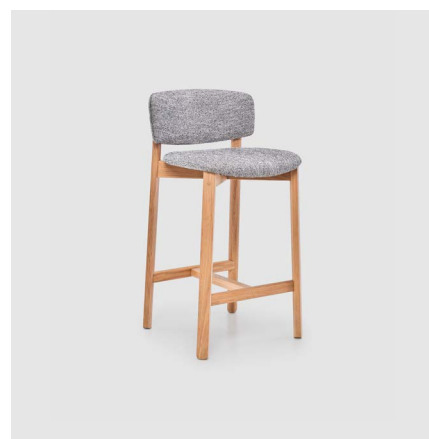

Pinta Bar Stool
sketch
from $939 fabric | $1,199 leather