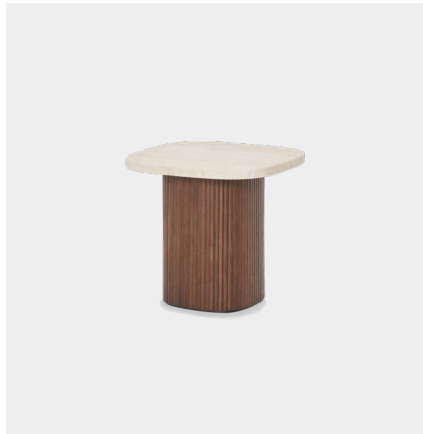

Palm Stool
calligaris
\$1,019

Coffee | Side Tables

Islet Side Table
tolv
\$819

Pivot Round Coffee Table
natadora
from \$2,279 oak top

Eden Coffee Table
sketch
from \$1,979 90cm

Podium Square Coffee Table
natadora
\$2,519

Gion Side Table
sketch
from \$1,149 oak top

Pivot Side Table
natadora
from \$1,387 oak top

English Beam Coffee table
timothy outton
from \$10,179 140 x 100cm

Alchemy Coffee table
natadora
from \$2,919 100 x 60cm