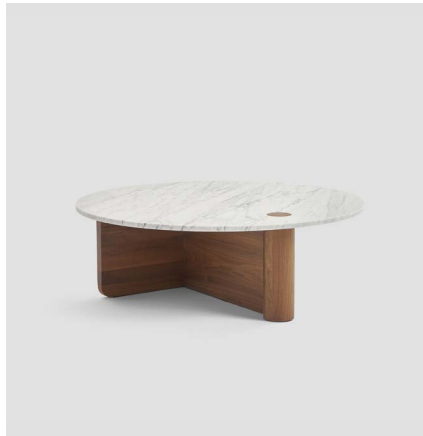

Inlay Stool
tolv
from \$859

Pinta Bar Stool
sketch
from \$939 fabric | \$1,199 leather

Joker Bar Stool
timothy oulton
from \$1,549 leather

Angeles Bar Stool
timothy oulton
from \$2,079 fabric | \$2,189 leather

Palm Stool
calligaris
\$1,019

Coffee | Side Tables

Islet Side Table
tolv
\$819

Pivot Round Coffee Table
natadora
from \$2,279 oak top

Eden Coffee Table
sketch
from \$1,979 90cm

Podium Square Coffee Table
natadora
\$2,519

Gion Side Table
sketch
from \$1,149 oak top

Pivot Side Table
natadora
from \$1,387 oak top

English Beam Coffee table
timothy outton
from \$10,179 140 x 100cm

Alchemy Coffee table
natadora
from \$2,919 100 x 60cm