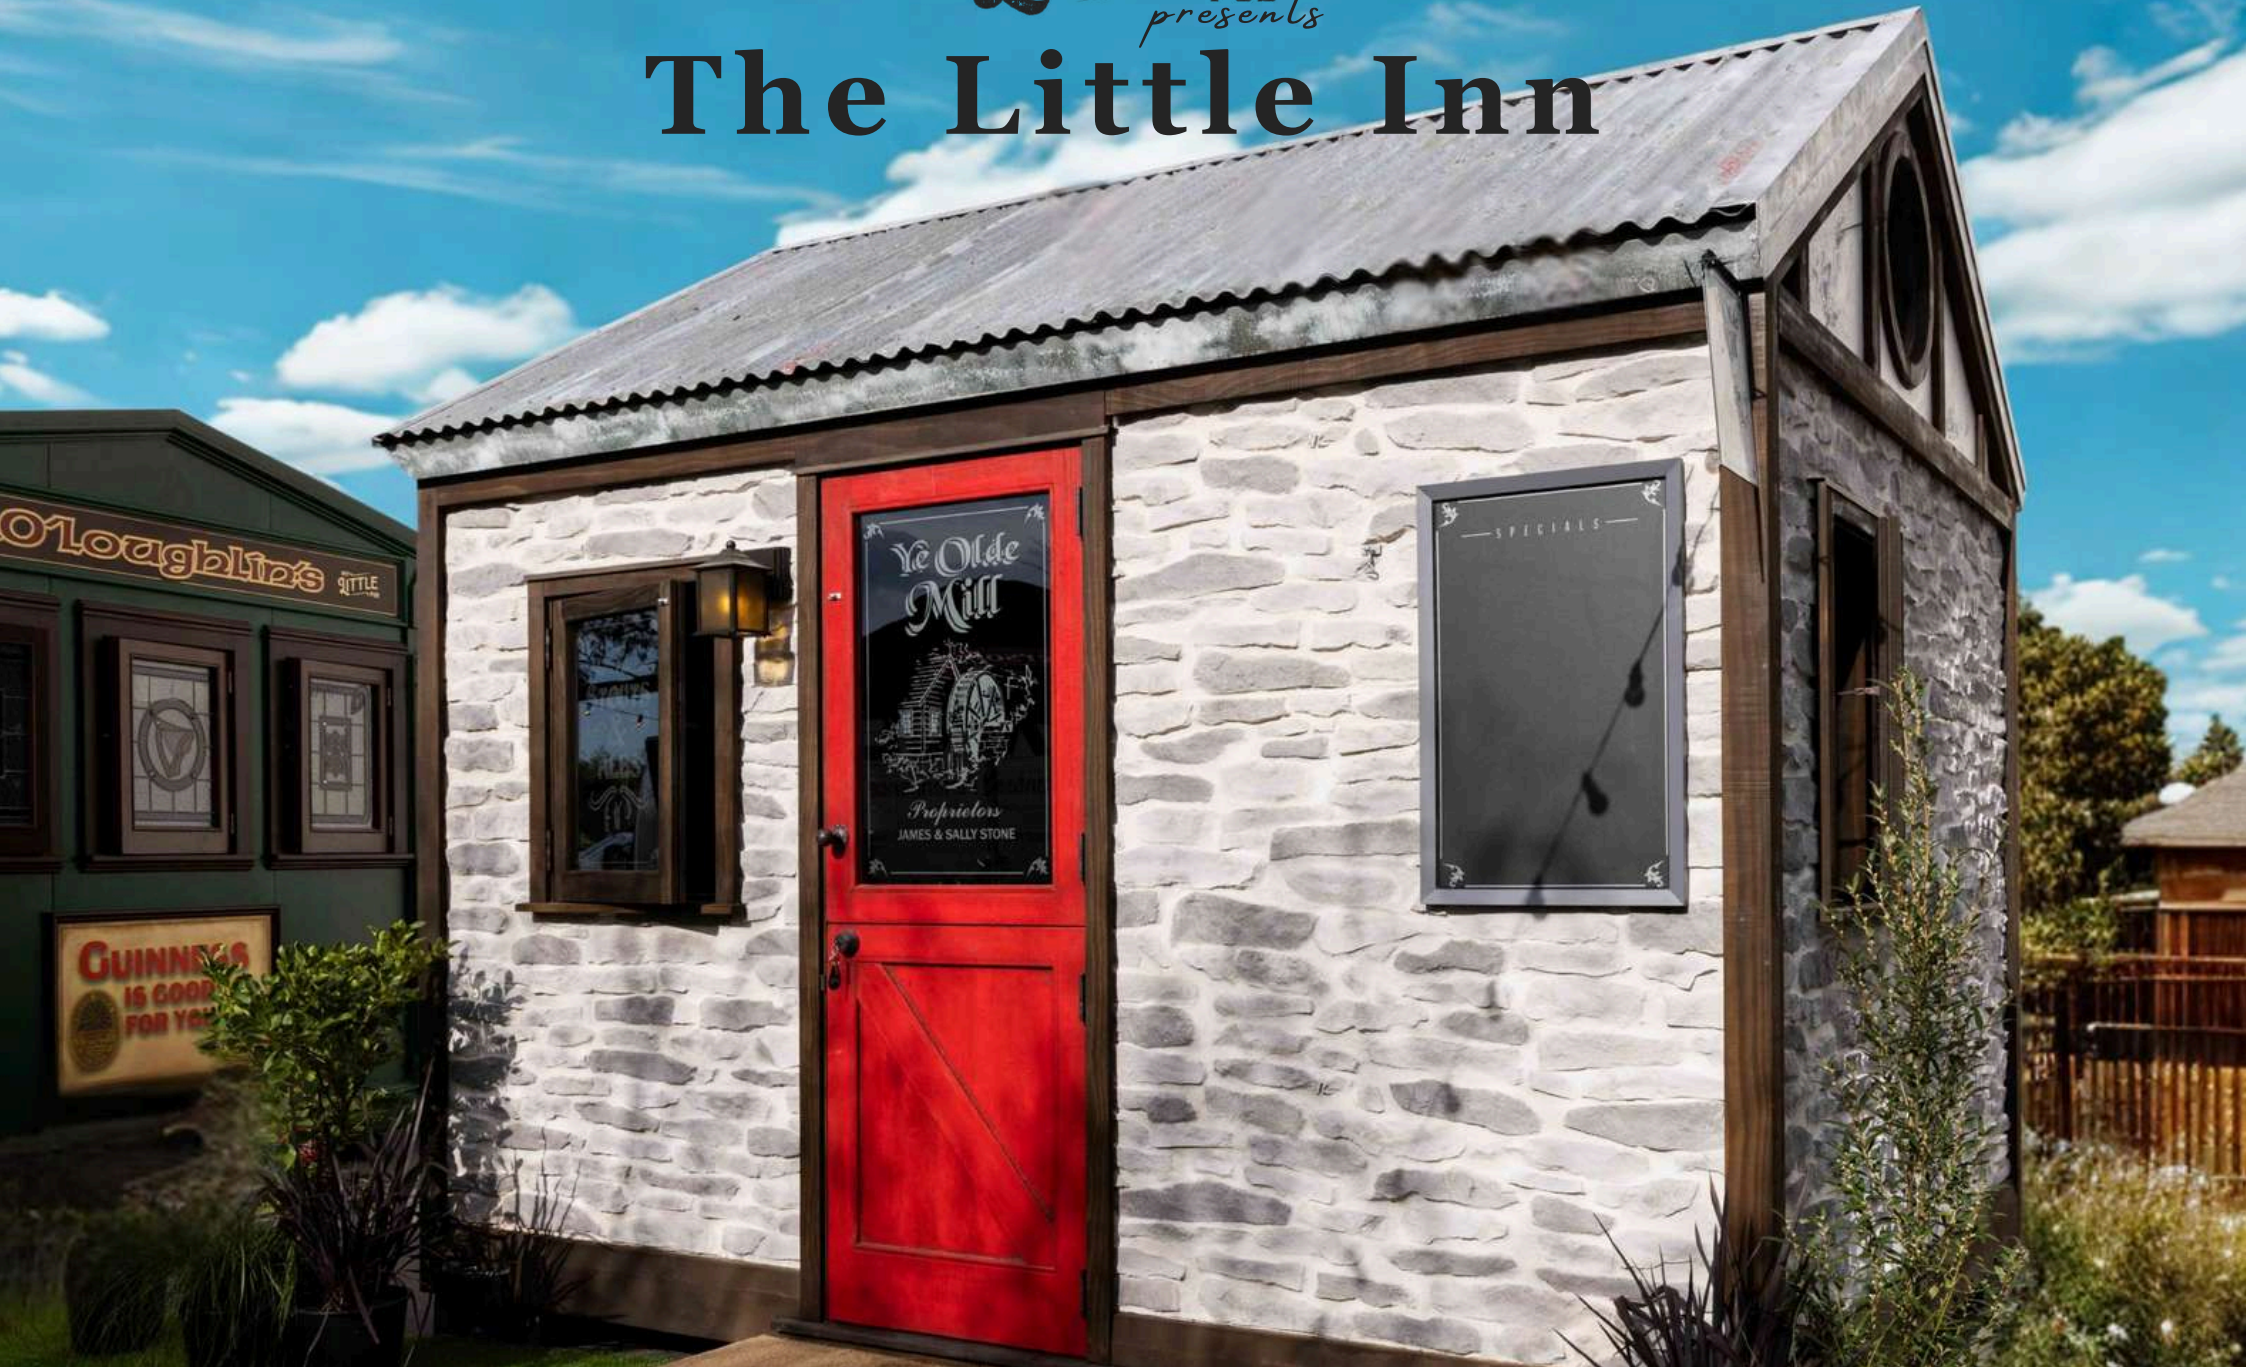

# The Little Inn

# **WELCOME TO THE LITTLE INN**

Your cosy retreat.

The Little Inn is a place to escape to in your back garden, where you're free to relax and unwind.

It's crafted to be enjoyed by all, whether you're basking in peaceful solitude or welcoming family and friends inside. It's your very own personal oasis.

Each Little Inn is lovingly made in New Zealand from our family to yours. It is delivered to your home ready to go, complete with your name on the door and your special photos on the wall.

Indulge your Little Inn dreams. Life's too short not to.