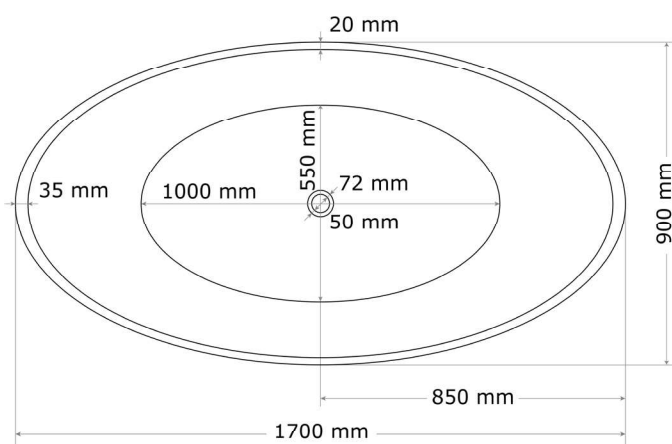

STONE COMPOSITE COLOURS (Full details on volupto.com.au)

Due to the hand-finished nature of our products, dimensional tolerances are applicable.