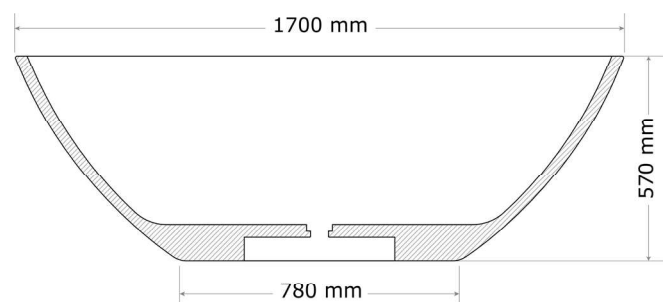

STONE COMPOSITE COLOURS (Full details on volupto.com.au)

Due to the hand-finished nature of our products, dimensional tolerances are applicable.