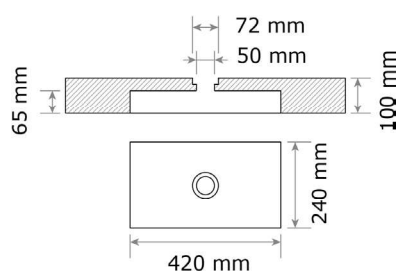

STONE COMPOSITE COLOURS (Full details on volupto.com.au)

Due to the hand-finished nature of our products, dimensional tolerances are applicable.