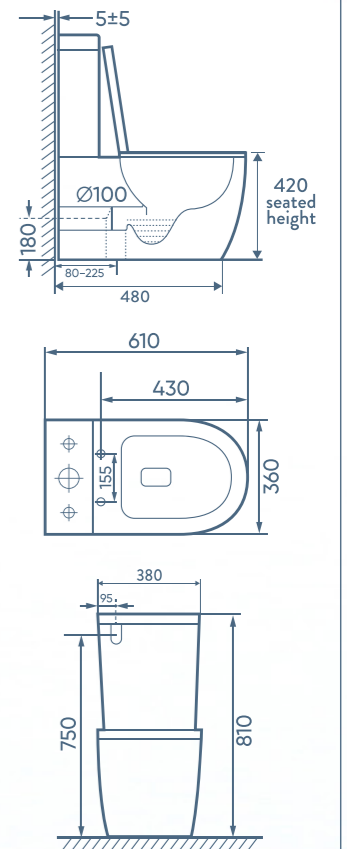

MINI CYCLONE-MB  
Matte Black

**DIMENSIONS**

**CONNECTIONS**

**S-TRAP PC-60**  
60mm-185mm

*This item comes included in box*

**S-TRAP PC-160**  
160mm-225mm

*This item needs to be purchased*

For more information go to  
<http://propelindustries.co.nz>