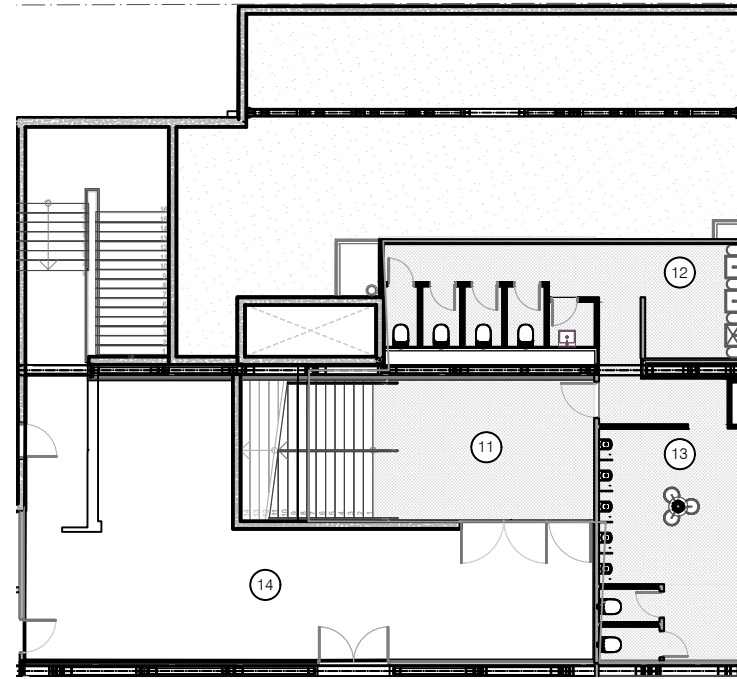

ROOFTOP LEVEL

AMENITIES & STORAGE LEVEL

KEY:

- 1. ENTRY
- 2. PIZZA KITCHEN
- 3. BAR SERVICE
- 4. CENTRAL ARBOUR
- 5. FIRE PIT
- 6. BEER GARDEN
- 7. PWD
- 8. KITCHEN
- 9. BREWERY
- 10. DOSA
- 11. FIRE STAIRS
- 12. FEMALE RESTROOM
- 13. MALE RESTROOM
- 14. FIRE LOBBY