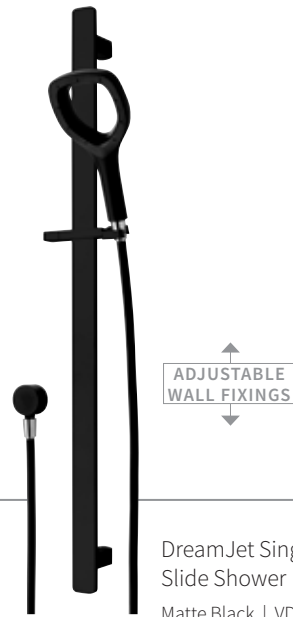

SUITABLE FOR ALL PRESSURES FROM 50KPA

DreamJet Single Function Slide Shower

Chrome & White | VDRM041

(A) (10)

WELS Mains Pressure 2★ 9.5L/min
WELS Low/Unequal 3★ 6L/min
Adjustable wall brackets

DreamJet Single Function Slide Shower