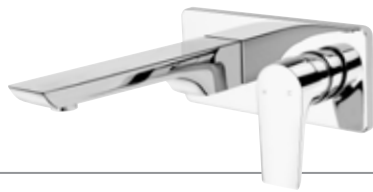

WELS Mains Pressure 4★ 7L/min
360° Swivel Spout
+300mm Pullout Spout

Olympia Wall Mounted Basin Mixer
Brushed Nickel | VOP21BN

WELS Mains Pressure 4★ 6.5L/min
WELS Low/Unequal 4★ 7L/min
Faceplate Dimensions: 205 x 90mm

Olympia Basin Mixer
Brushed Nickel | VOP20BN

WELS Mains Pressure 4★ 7.5L/min
WELS Low/Unequal 4★ 7L/min
Fixed Spout

Olympia High Rise Basin Mixer
Brushed Nickel | VOP22BN

WELS Mains Pressure 4★ 7.5L/min
WELS Low/Unequal 3★ 8.5L/min
Fixed Spout

OLYMPIA

Olympia Wall Mounted Basin Mixer
Chrome | VOP21CH

WELS Mains Pressure 4★ 6.5L/min
WELS Low/Unequal 4★ 7L/min
Faceplate Dimensions: 205 x 90mm

Olympia Gooseneck Sink Mixer
Chrome | VOP11CH

WELS Mains Pressure 4★ 7.5L/min
WELS Low/Unequal 4★ 6L/min
180° Swivel Spout