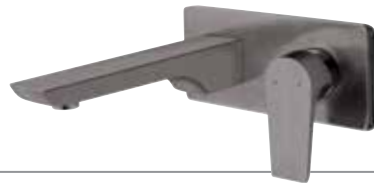

Olympia 3 Function Slide Shower (Square)
 Brushed Gunmetal | VOP63SBG
 (M) (10) (PVD)
 WELS Mains Pressure 3★ 7L/min
 3 Function Handpiece

BRUSHED GUNMETAL [BG]

PUSH BUTTON CONTROLLER

The Olympia High Rise Pull Out Sink Mixer features Voda's unique on/off push button controller. This allows you to easily turn the water on and off without having to operate the lever. Ideal for when rinsing out the sink, rinsing dishes, or washing vegetables. Also great when you have dirty hands the push button can be easily operated by your elbow or back of your hand.

Olympia Gooseneck Sink Mixer

Brushed Gunmetal | VOP11BG

WELS Mains Pressure 4★ 7.5L/min
WELS Low/Unequal 4★ 6L/min
180° Swivel Spout

Olympia High Rise Pull Out Sink Mixer

Brushed Gunmetal | VOP14BG

WELS Mains Pressure 4★ 7L/min
360° Swivel Spout
+300mm Pullout Spout