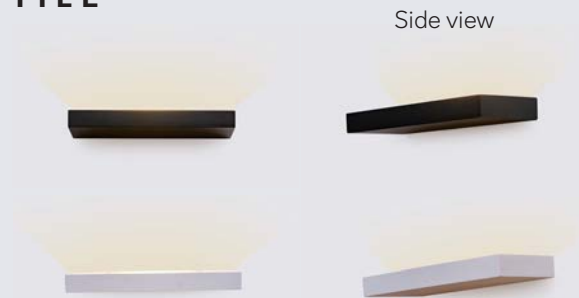

UP LIGHTERS

TILE