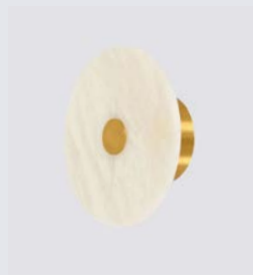

- Brass

CCT

2700K, 3000K

MAX IP RATING

IP44

DIMENSIONS

Ø230 x 105mm

ALABASTER