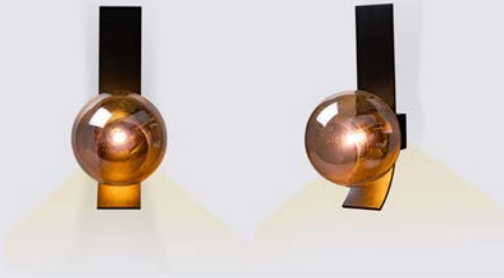

UNIQUE LIGHTS

BELGRAVE SINGLE