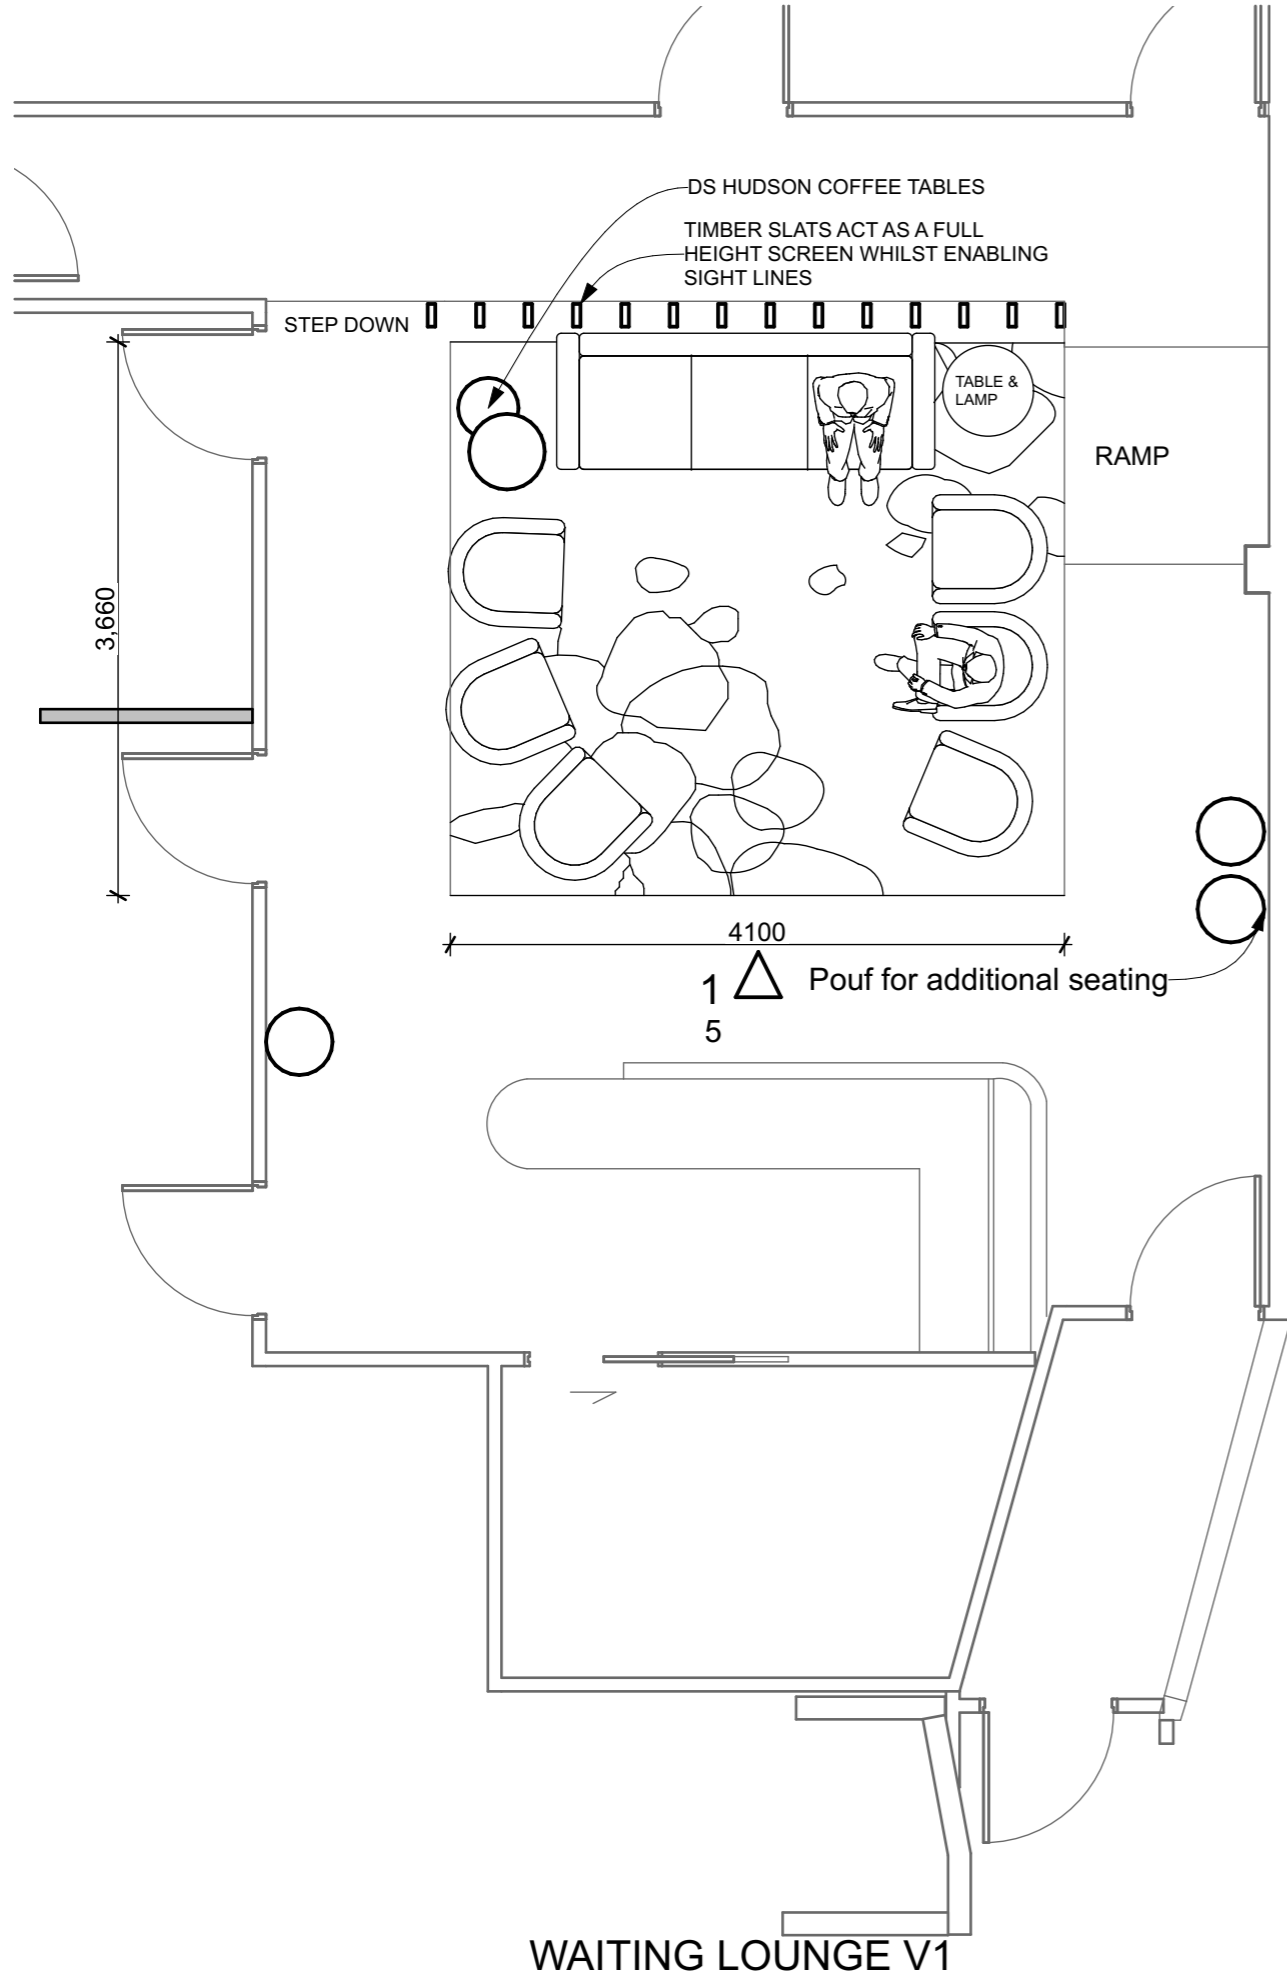

SHEET REV	SHEET TITLE: Waiting Area Floorplan Options V1&V2	S & A Ting Wgtn Braces Waiting Lounge 121 Thorndon Quay Wellington	ENCOMPASS IDEAS INTERIOR DESIGN Simone van der Plas PDINZ 28 Arcus Rd RD2 Te Horo Otaki 5582 PHONE: 021 5 999 55 simone@eideas.co.nz www.eideas.co.nz
	REVISION #:		ALL DIMENSIONS ARE TO BE VERIFIED ONSITE. CONSTRUCTION TO COMPLY WITH CURRENT NZ BUILDING CODE & NZS:3604. OWNERSHIP OF PLANS AND DESIGN COPYRIGHT BELONGS TO ENCOMPASS GROUP LTD (T/A ENCOMPASS IDEAS INTERIOR DESIGN) UNTIL ALL PLANS ARE PAID FOR.
	ISSUED: 31/10/22		
	PROJECT #: _____		
			#P/n
			4