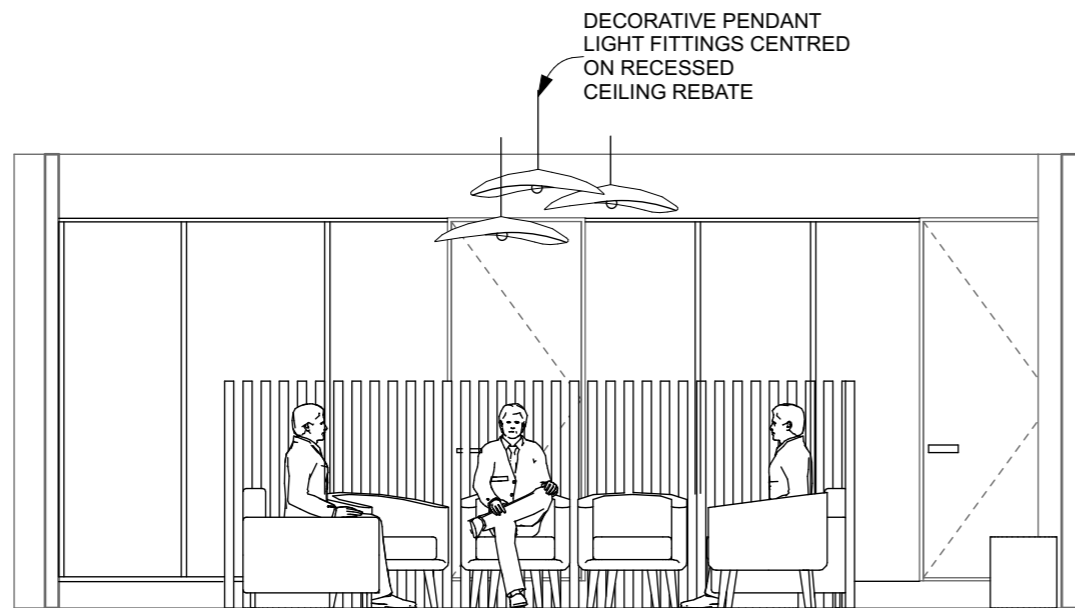

WAITING AREA V1

RAMP UP  
 ADDITIONAL POUF  
 LOCATED AROUND  
 PERIPHERAL  
 AREA TO PROVIDE  
 ADDITIONAL SEATING IF  
 REQ'D

WAITING AREA V2

ENCOMPASS IDEAS  
 INTERIOR DESIGN  
 Simone van der Plas PDINZ  
 28 Arcus Rd RD2 Te Horo  
 Otaki 5682  
 PHONE: 021 5 999 55  
 simone@eidideas.co.nz  
 www.eidideas.co.nz