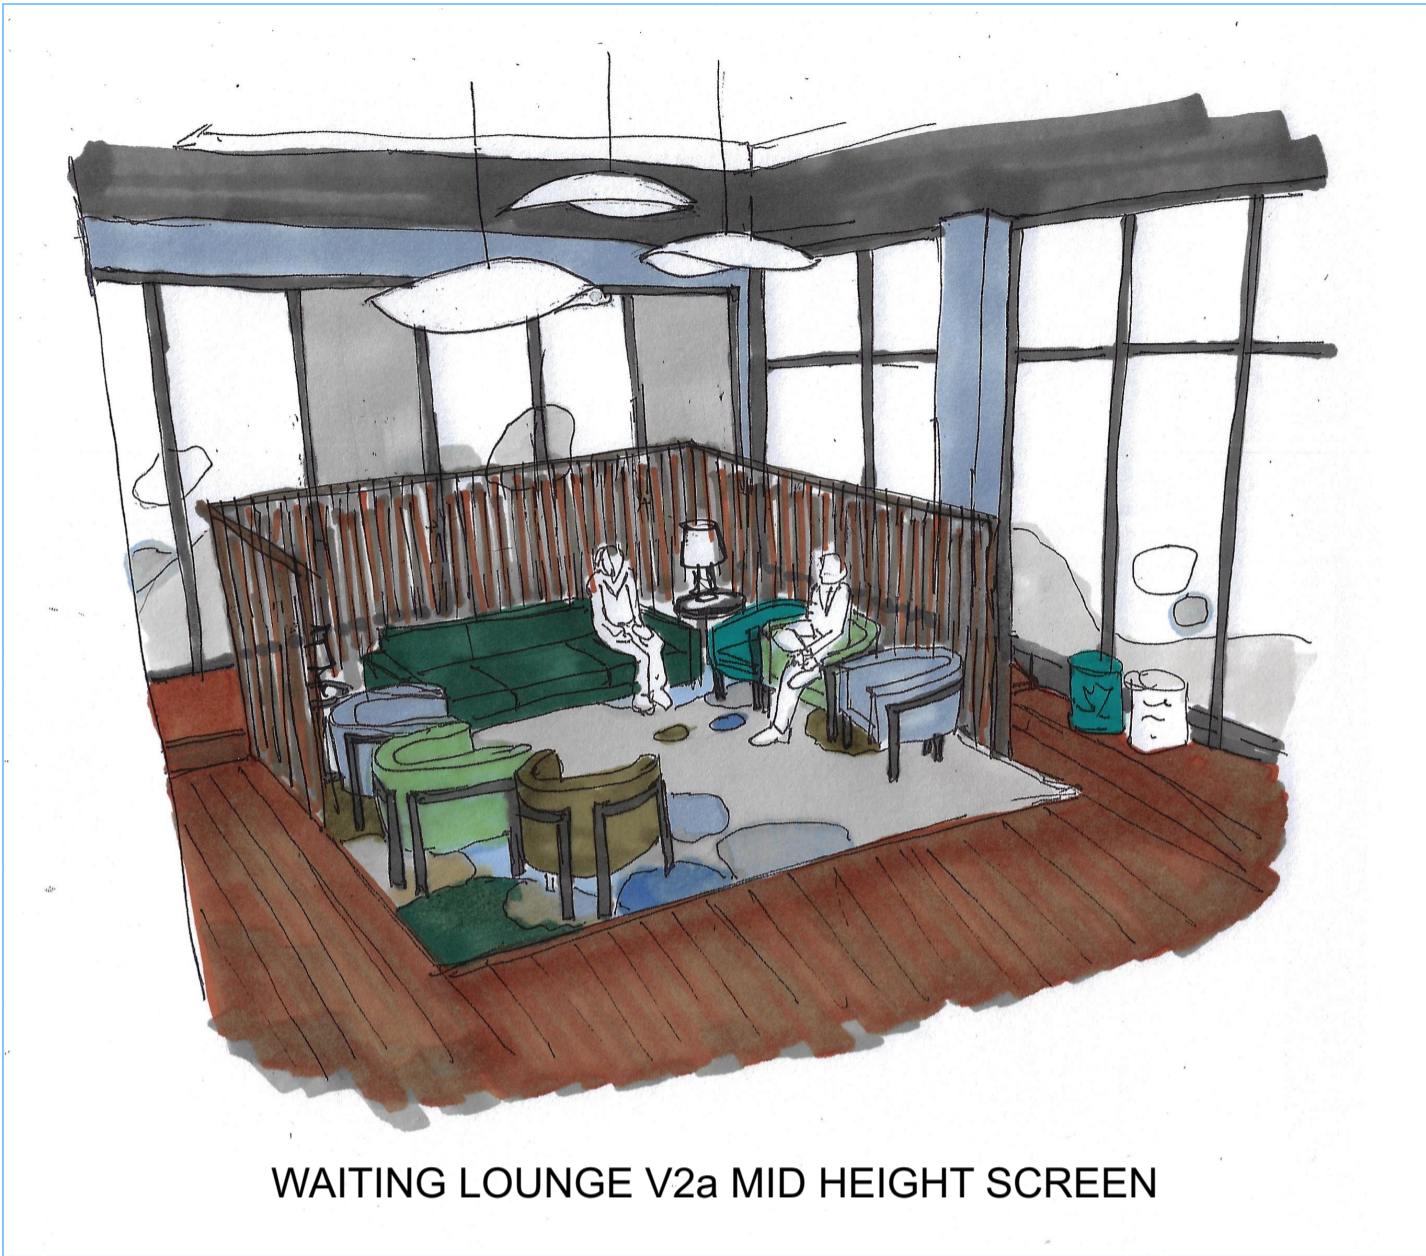

WAITING LOUNGE V2a MID HEIGHT SCREEN