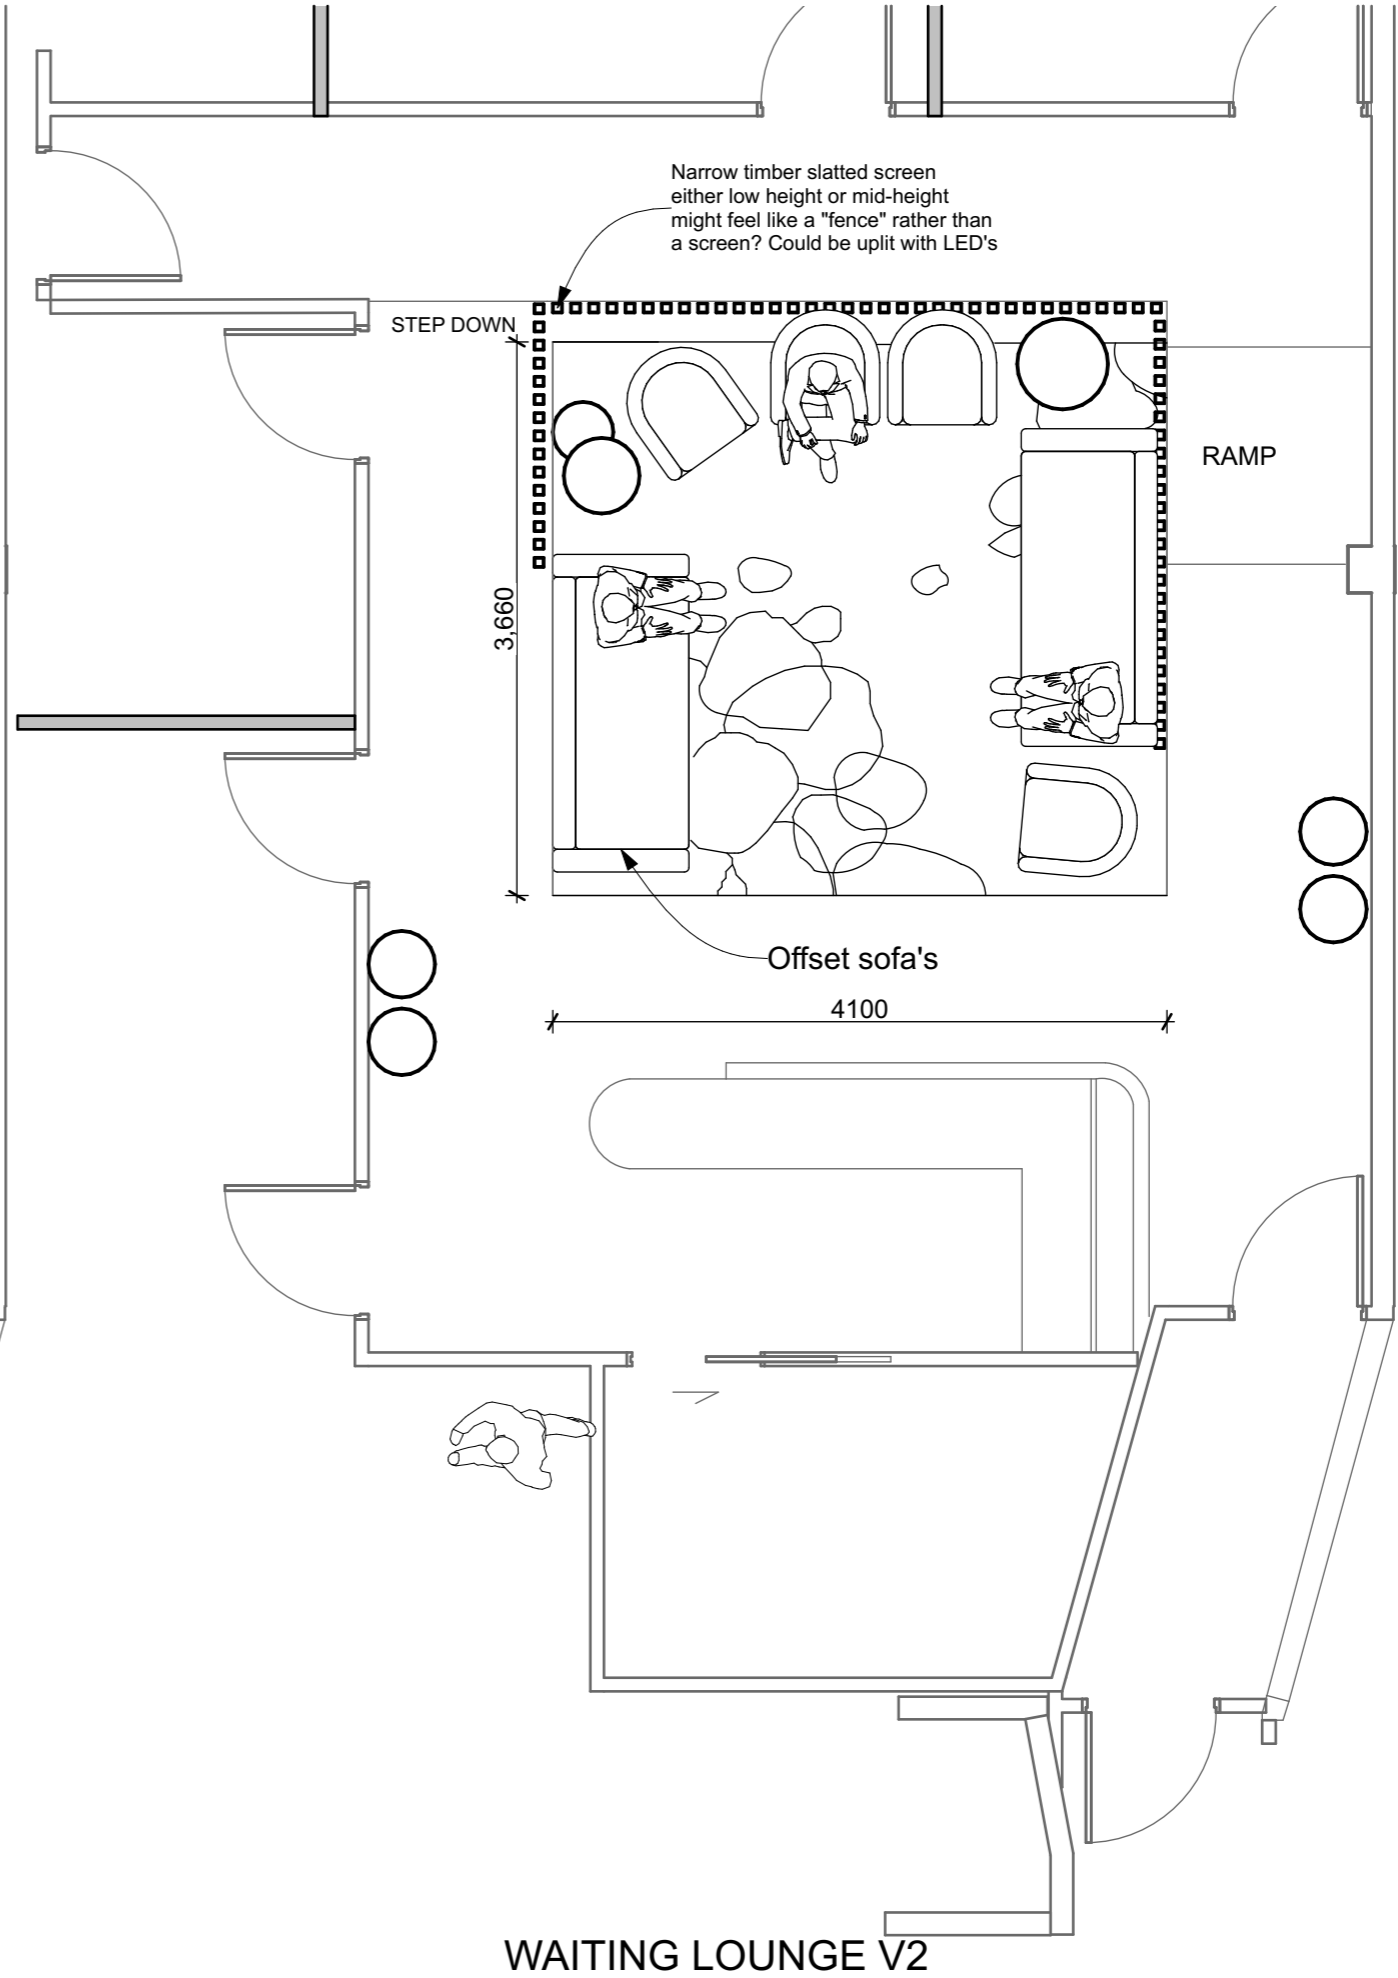

SHEET REV	SHEET TITLE: Waiting Area Floorplan Options V1&V2	S & A Ting Wgtn Braces Waiting Lounge 121 Thorndon Quay Wellington	ENCOMPASS IDEAS INTERIOR DESIGN Simone van der Plas PDINZ 28 Arcus Rd RD2 Te Horo Otaki 5582 PHONE: 021 5 999 55 simone@eideas.co.nz www.eideas.co.nz
	REVISION #:		ALL DIMENSIONS ARE TO BE VERIFIED ONSITE. CONSTRUCTION TO COMPLY WITH CURRENT NZ BUILDING CODE & NZS:3604. OWNERSHIP OF PLANS AND DESIGN COPYRIGHT BELONGS TO ENCOMPASS GROUP LTD (T/A ENCOMPASS IDEAS INTERIOR DESIGN) UNTIL ALL PLANS ARE PAID FOR.
	ISSUED: 31/10/22		
	PROJECT #: _____		
			#P/n
			4