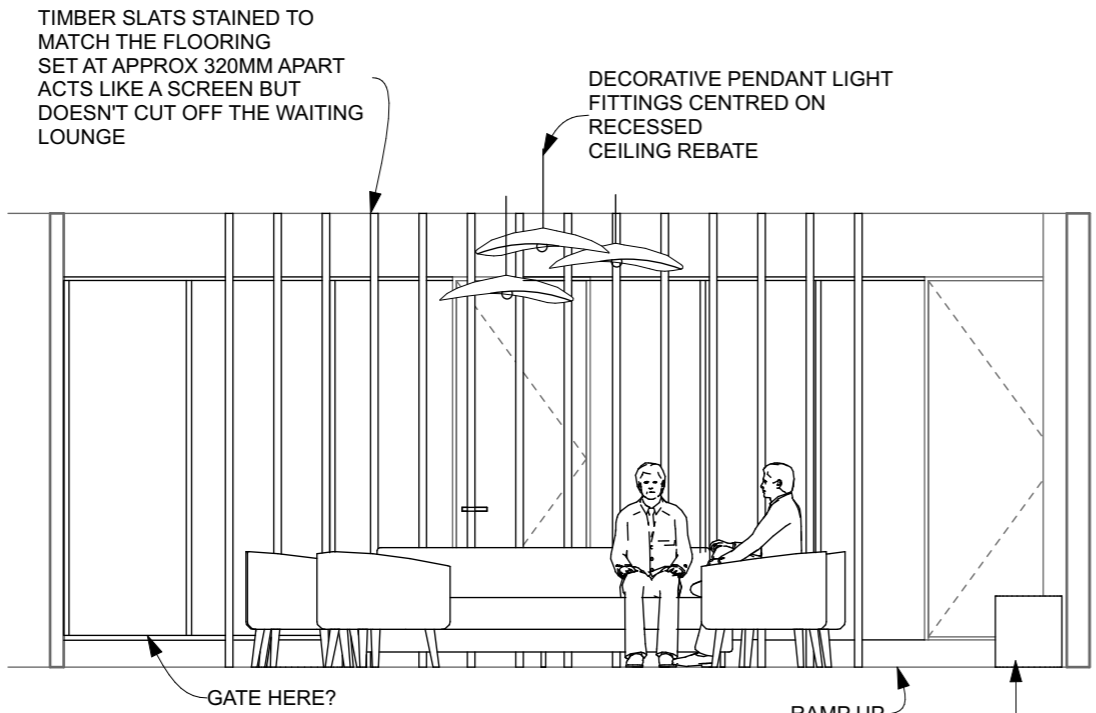

WAITING AREA V1

RAMP UP  
 ADDITIONAL POUF  
 LOCATED AROUND  
 PERIPHERAL  
 AREA TO PROVIDE  
 ADDITIONAL SEATING IF  
 REQ'D

WAITING AREA V2

ENCOMPASS IDEAS  
 INTERIOR DESIGN  
 Simone van der Plas PDINZ  
 28 Arcus Rd RD2 Te Horo  
 Otaki 5682  
 PHONE: 021 5 999 55  
 simone@eidideas.co.nz  
 www.eidideas.co.nz