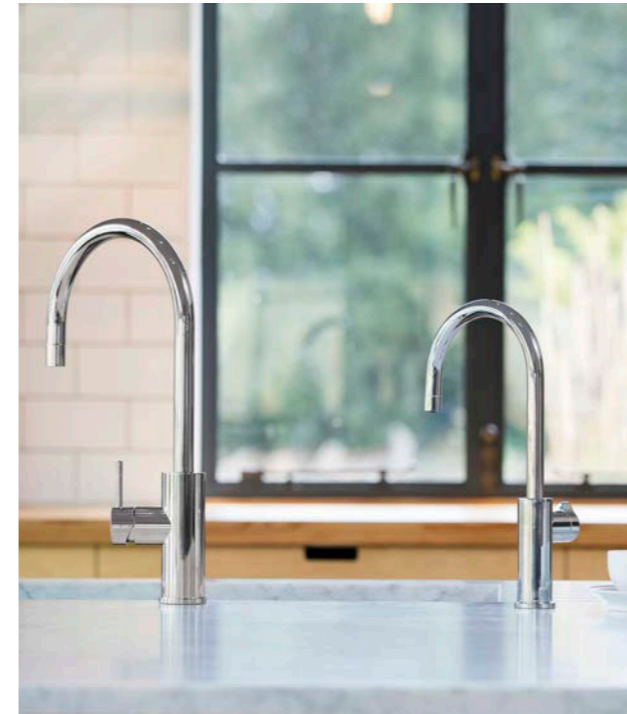

Available finishes:

POPULAR

- Z00 CHROME
- Z01 BRUSHED CHROME
- Z03 MATTE BLACK

PLATINUM

- Z05 BRUSHED ROSE GOLD
- Z07 BRUSHED GOLD
- Z09 GUNMETAL
- Z11 BRUSHED NICKEL

Cube Mixer Tap

Featured product

Zenith Cube Non-Filtered Mixer Tap installed over sink with matching HydroTap Cube in Matte Black finish

Complement your Design Range HydroTap with a matching mixer tap for non-filtered hot and cold water to suit any kitchen.