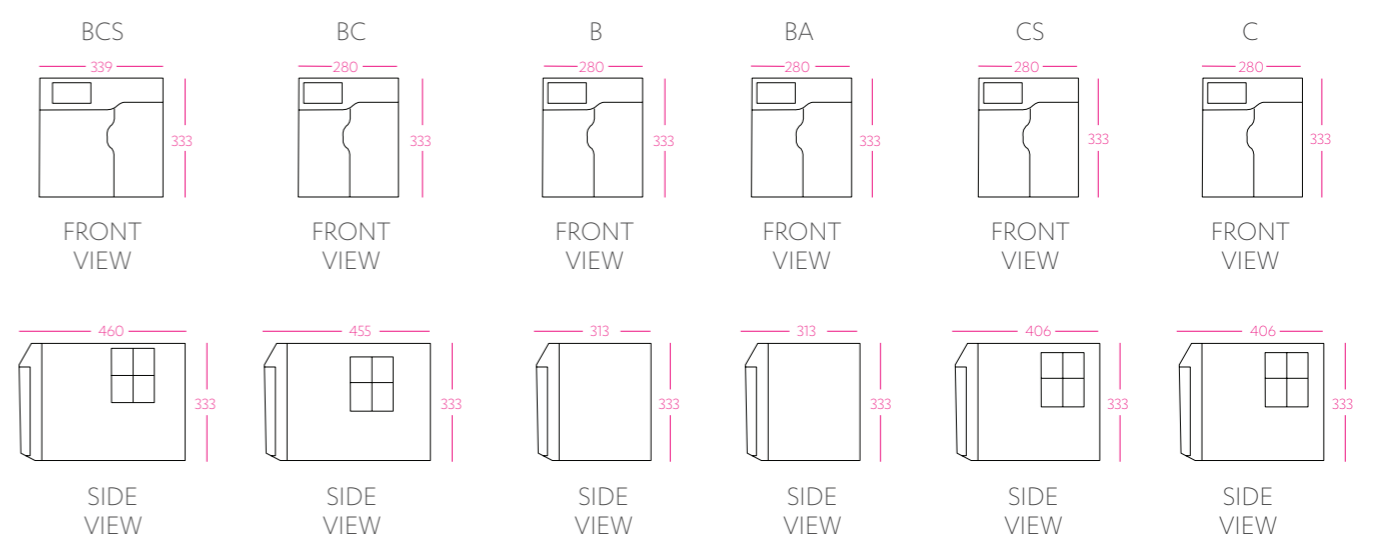

91295NZ
Zenith sparkling CO₂ replacement cartridge twin pack
Suits any current residential sparkling model Zenith HydroTap

Technical information

Zenith HydroTap Classic Range

MODEL	ORDER CODE	BOILING	CHILLED	SPARKLING	AMBIENT	SIZE W x D x H (mm)
ZENITH HYDROTAP CLASSIC PLUS						
BCS	H55783Z00NZ	•	•	•		339 x 460 x 333
BC	H55784Z00NZ	•	•			280 x 455 x 333
BA	H55785Z00NZ	•			•	280 x 313 x 333
B	H55786Z00NZ	•				280 x 313 x 333
CS	H55787Z00NZ		•	•		280 x 406 x 333
C	H55788Z00NZ		•			280 x 406 x 333