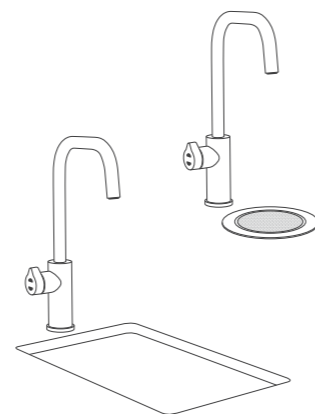

Cube

Featured product
HydroTap Cube installed with optional font
in Brushed Rose Gold finish

For a truly contemporary twist on a classic, the HydroTap Cube is a modern kitchen's dream. A design statement in its own right, the angular Cube echoes a square shape, which is softened by its rounded corners.

HydroTap Cube can be installed over sink or optional font

Elite Plus

Featured product
HydroTap Elite Plus installed over sink
in Matte Black finish

HydroTap Elite Plus offers streamlined design and clean lines, perfect for those looking for minimalist and understated style in the heart of the home.