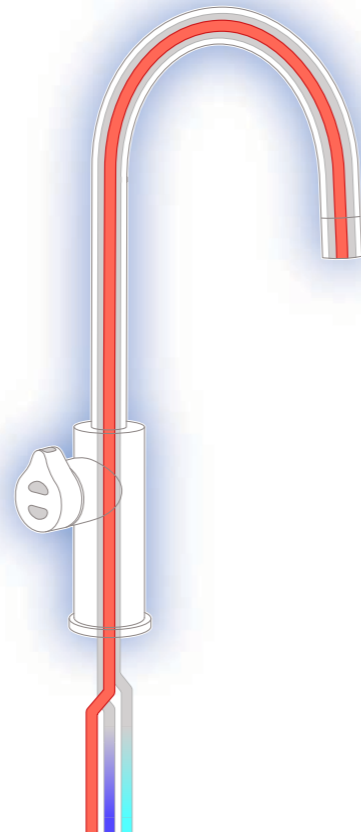

The sustainable choice

Sitting beneath a sleek and stylish tap, the HydroTap houses the latest in advanced energy efficient technology.

Eliminates the need for bottled water reducing your environmental impact

Eliminates the need for kettles for highly efficient instant boiling water delivery

World class environmental credentials providing transparent product life cycle impact

Australians buy **over 580 MILLION** litres of bottled water a year.
Much of which ends up in **LANDFILL** and on our **BEACHES#**

Smart energy saving modes that powers down the unit when not in use

Utilises air-cooled technology, making HydroTap 100% water efficient

The safest instant boiling water

Boiling water safety lock

Unique boiling water dispensing safety features requires a dual action reducing the likelihood of accidentally activating the boiling water which means little ones are safer.

Cool touch tap

The HydroTap is cool to the touch and does not produce any spluttering steam, which means it is always safe to use.