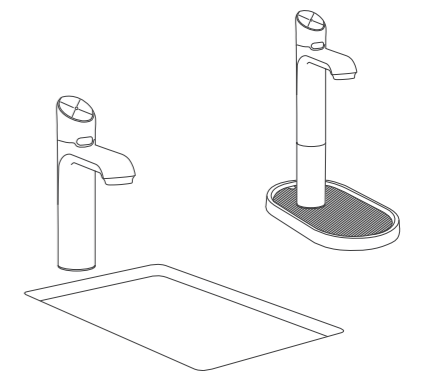

HydroTap Classic Plus can be installed over sink or optional font.