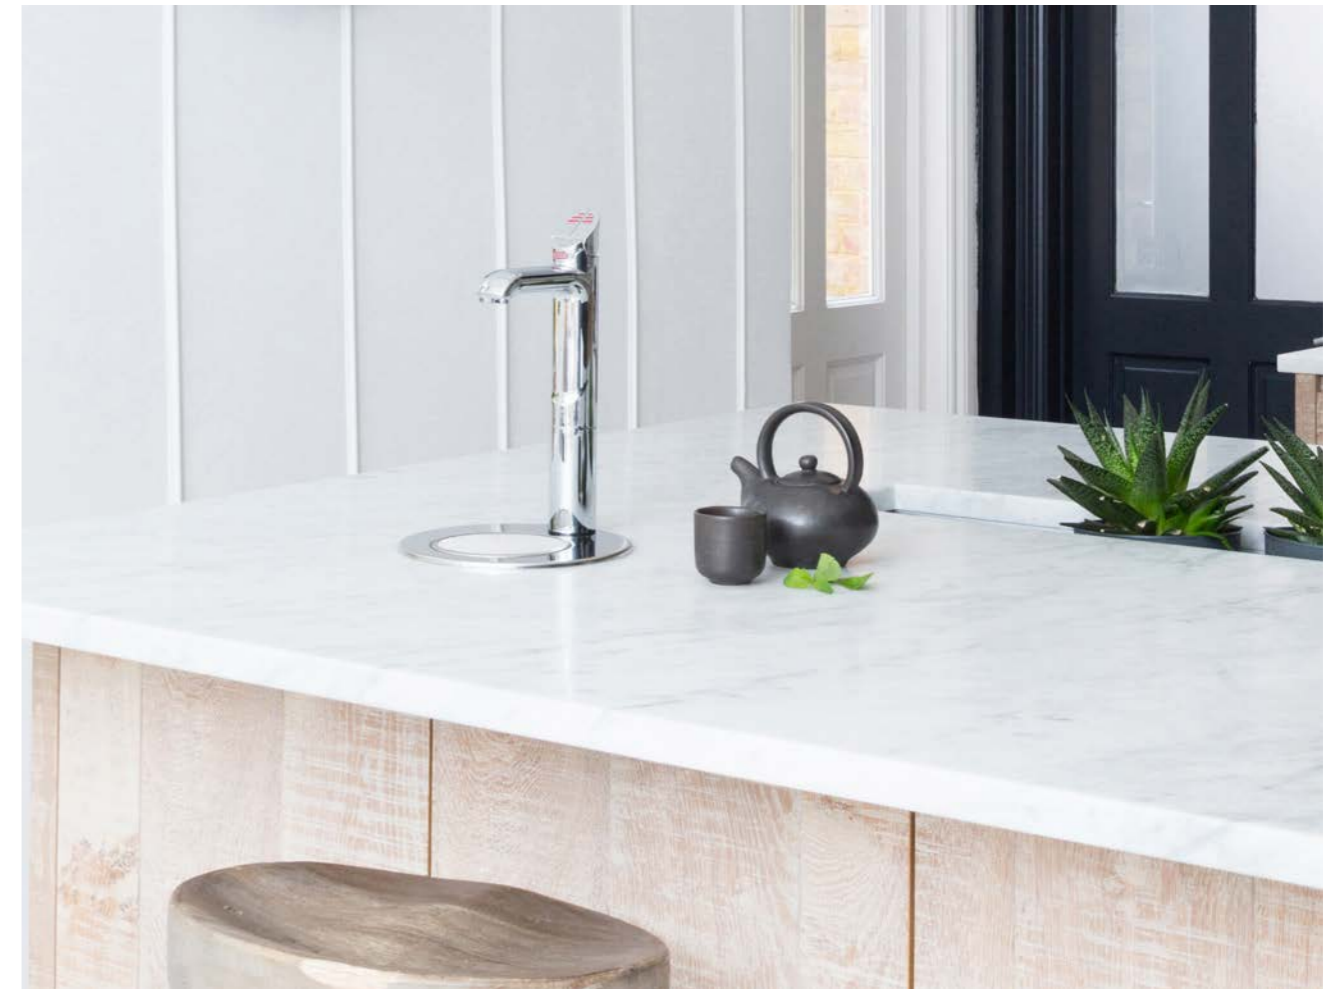

**FILTERED:
CHILLED
AMBIENT**

CHROME

ChillTap Extra can be installed over sink or optional font

Miniboil Classic

Featured product
HydroTap Miniboil Classic installed with optional
font in Chrome finish

Enclosed in understated yet timeless design, the compact and simple-to-use Miniboil Classic offers filtered boiling and ambient water at the touch of a button.