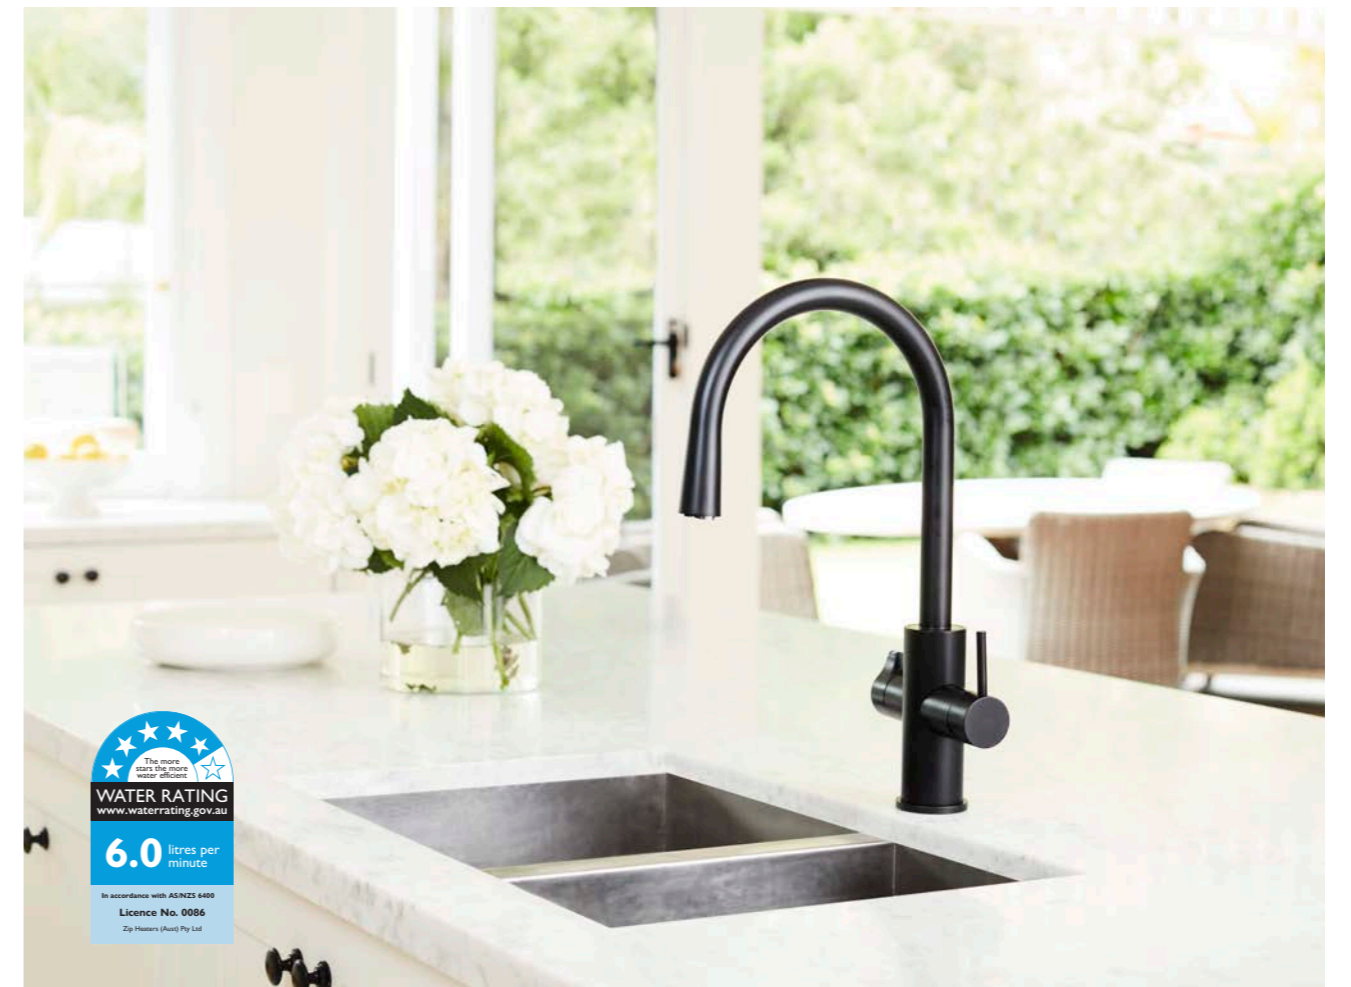

HydroTap Elite Plus can be installed over sink or optional font

ZENITH HYDROTAP

Celsius range

Celsius All-In-One

Featured product
HydroTap Celsius All-In-One installed over sink in Matte Black finish

The ultimate in functionality, the All-In-One Celsius Arc is fitted over your sink and offers all five water types – filtered boiling, chilled and sparkling drinking water, plus unfiltered hot and cold water – from a single tap. And it's all wrapped up in Zenith's enduring stylish Arc design.