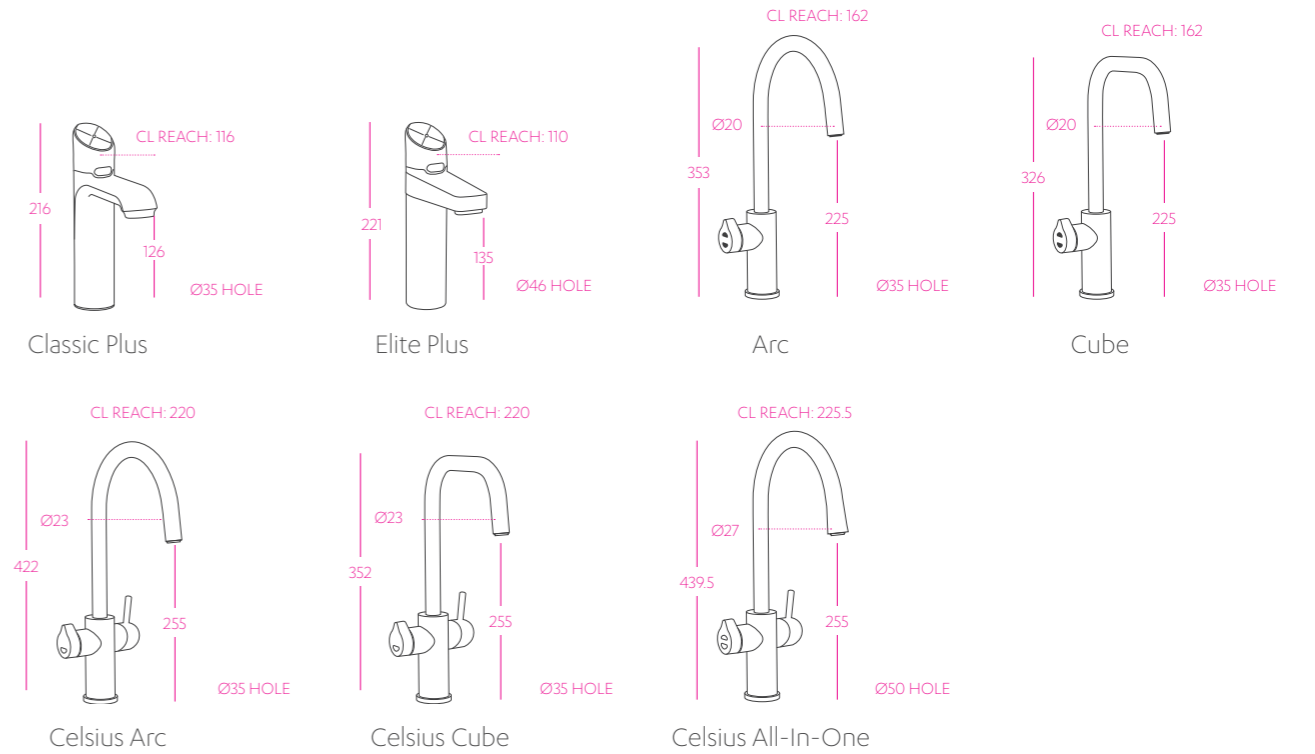

93703NZ
Zenith 3 micron residential filter
Suits any current model Zenith HydroTap (for water with high sediment levels)

93150NZ
Zenith 0.2 Global Plus inline filter
Filters up to 96,000 litres and will fit any kitchen mixer tap

91295NZ
Zenith sparkling CO₂ replacement cartridge twin pack
Suits any current residential sparkling model Zenith HydroTap

Technical information

Zenith HydroTap Classic Range

MODEL	ORDER CODE	BOILING	CHILLED	SPARKLING	AMBIENT	SIZE W x D x H (mm)
ZENITH HYDROTAP CLASSIC PLUS						
BCS	H55783Z00NZ	•	•	•		339 x 460 x 333
BC	H55784Z00NZ	•	•			280 x 455 x 333
BA	H55785Z00NZ	•			•	280 x 313 x 333
B	H55786Z00NZ	•				280 x 313 x 333
CS	H55787Z00NZ		•	•		280 x 406 x 333
C	H55788Z00NZ		•			280 x 406 x 333