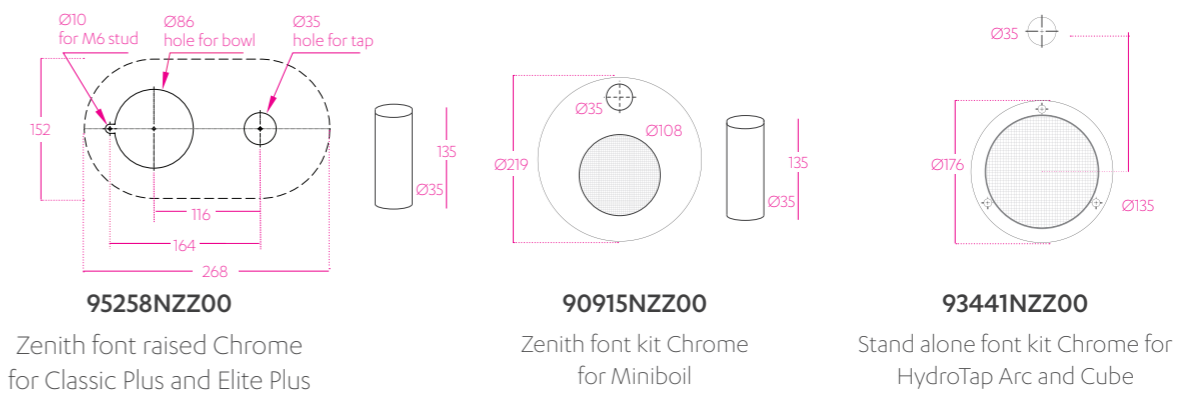

93703NZ
Zenith 3 micron residential filter
Suits any current model Zenith HydroTap (for water with high sediment levels)

93150NZ
Zenith 0.2 Global Plus inline filter
Filters up to 96,000 litres and will fit any kitchen mixer tap

91295NZ
Zenith sparkling CO₂ replacement cartridge twin pack
Suits any current residential sparkling model Zenith HydroTap

Technical information

Zenith HydroTap Classic Range

MODEL	ORDER CODE	BOILING	CHILLED	SPARKLING	AMBIENT	SIZE W x D x H (mm)
ZENITH HYDROTAP CLASSIC PLUS						
BCS	H55783Z00NZ	•	•	•		339 x 460 x 333
BC	H55784Z00NZ	•	•			280 x 455 x 333
BA	H55785Z00NZ	•			•	280 x 313 x 333
B	H55786Z00NZ	•				280 x 313 x 333
CS	H55787Z00NZ		•	•		280 x 406 x 333
C	H55788Z00NZ		•			280 x 406 x 333

Note: Optional font kit for Zenith HydroTap Classic, order code 90915NZZ00.

MODEL	ORDER CODE	BOILING	AMBIENT	SIZE W x D x H (mm)
ZENITH MINIBOIL				
Miniboil BA with Classic tap Chrome	MB1716NZZ00	•	•	212 x 269 x 338