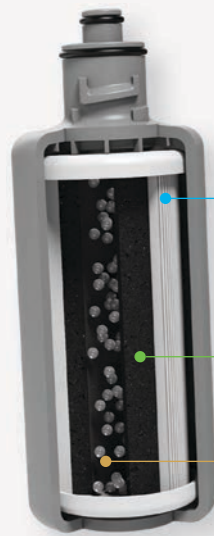

Triple Action Technology

1. **1. Removes particulates greater than 5 micron**
   Pleated membrane pre-filtration
2. **2. Filter reduces particulates, lead, chlorine, taste, odour and cysts to 0.2 micron**
   0.2 micron Fibredyne carbon element including bacteriostatis effect
3. **3. Reduces limescale build up**
   Limescale inhibitor

Zenith MicroPurity filters are certified to reduce chlorine, taste, odour, bacteria, sediment and limescale in line with NSF 42 (aesthetic effects) and WaterMark requirements.

Zenith MicroPurity filtration is also certified to deliver a reduction of 99.9% of cysts including cryptosporidium and giardia, and lead reduction of 98.9% to NSF 53 (health effects).