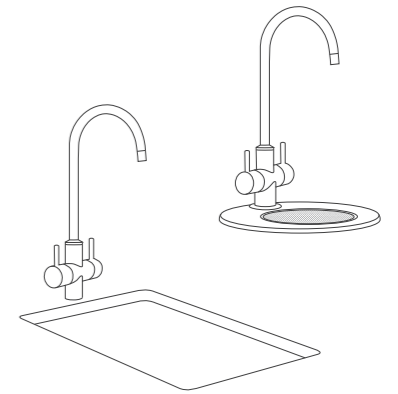

Chilled water taps

ChillTap Sparkling

Featured product
Zenith ChillTap Sparkling
installed with optional font

With filtered chilled and sparkling water, the ChillTap Sparkling is great for those that crave bubbles in their glass and offers a healthy alternative to sugary, fizzy drinks.

Available water options & finishes:

FILTERED:
CHILLED
SPARKLING

STAINLESS
STEEL

ChillTap Sparkling can be installed over sink or optional font

ChillTap

Featured product
Zenith ChillTap installed
with optional font