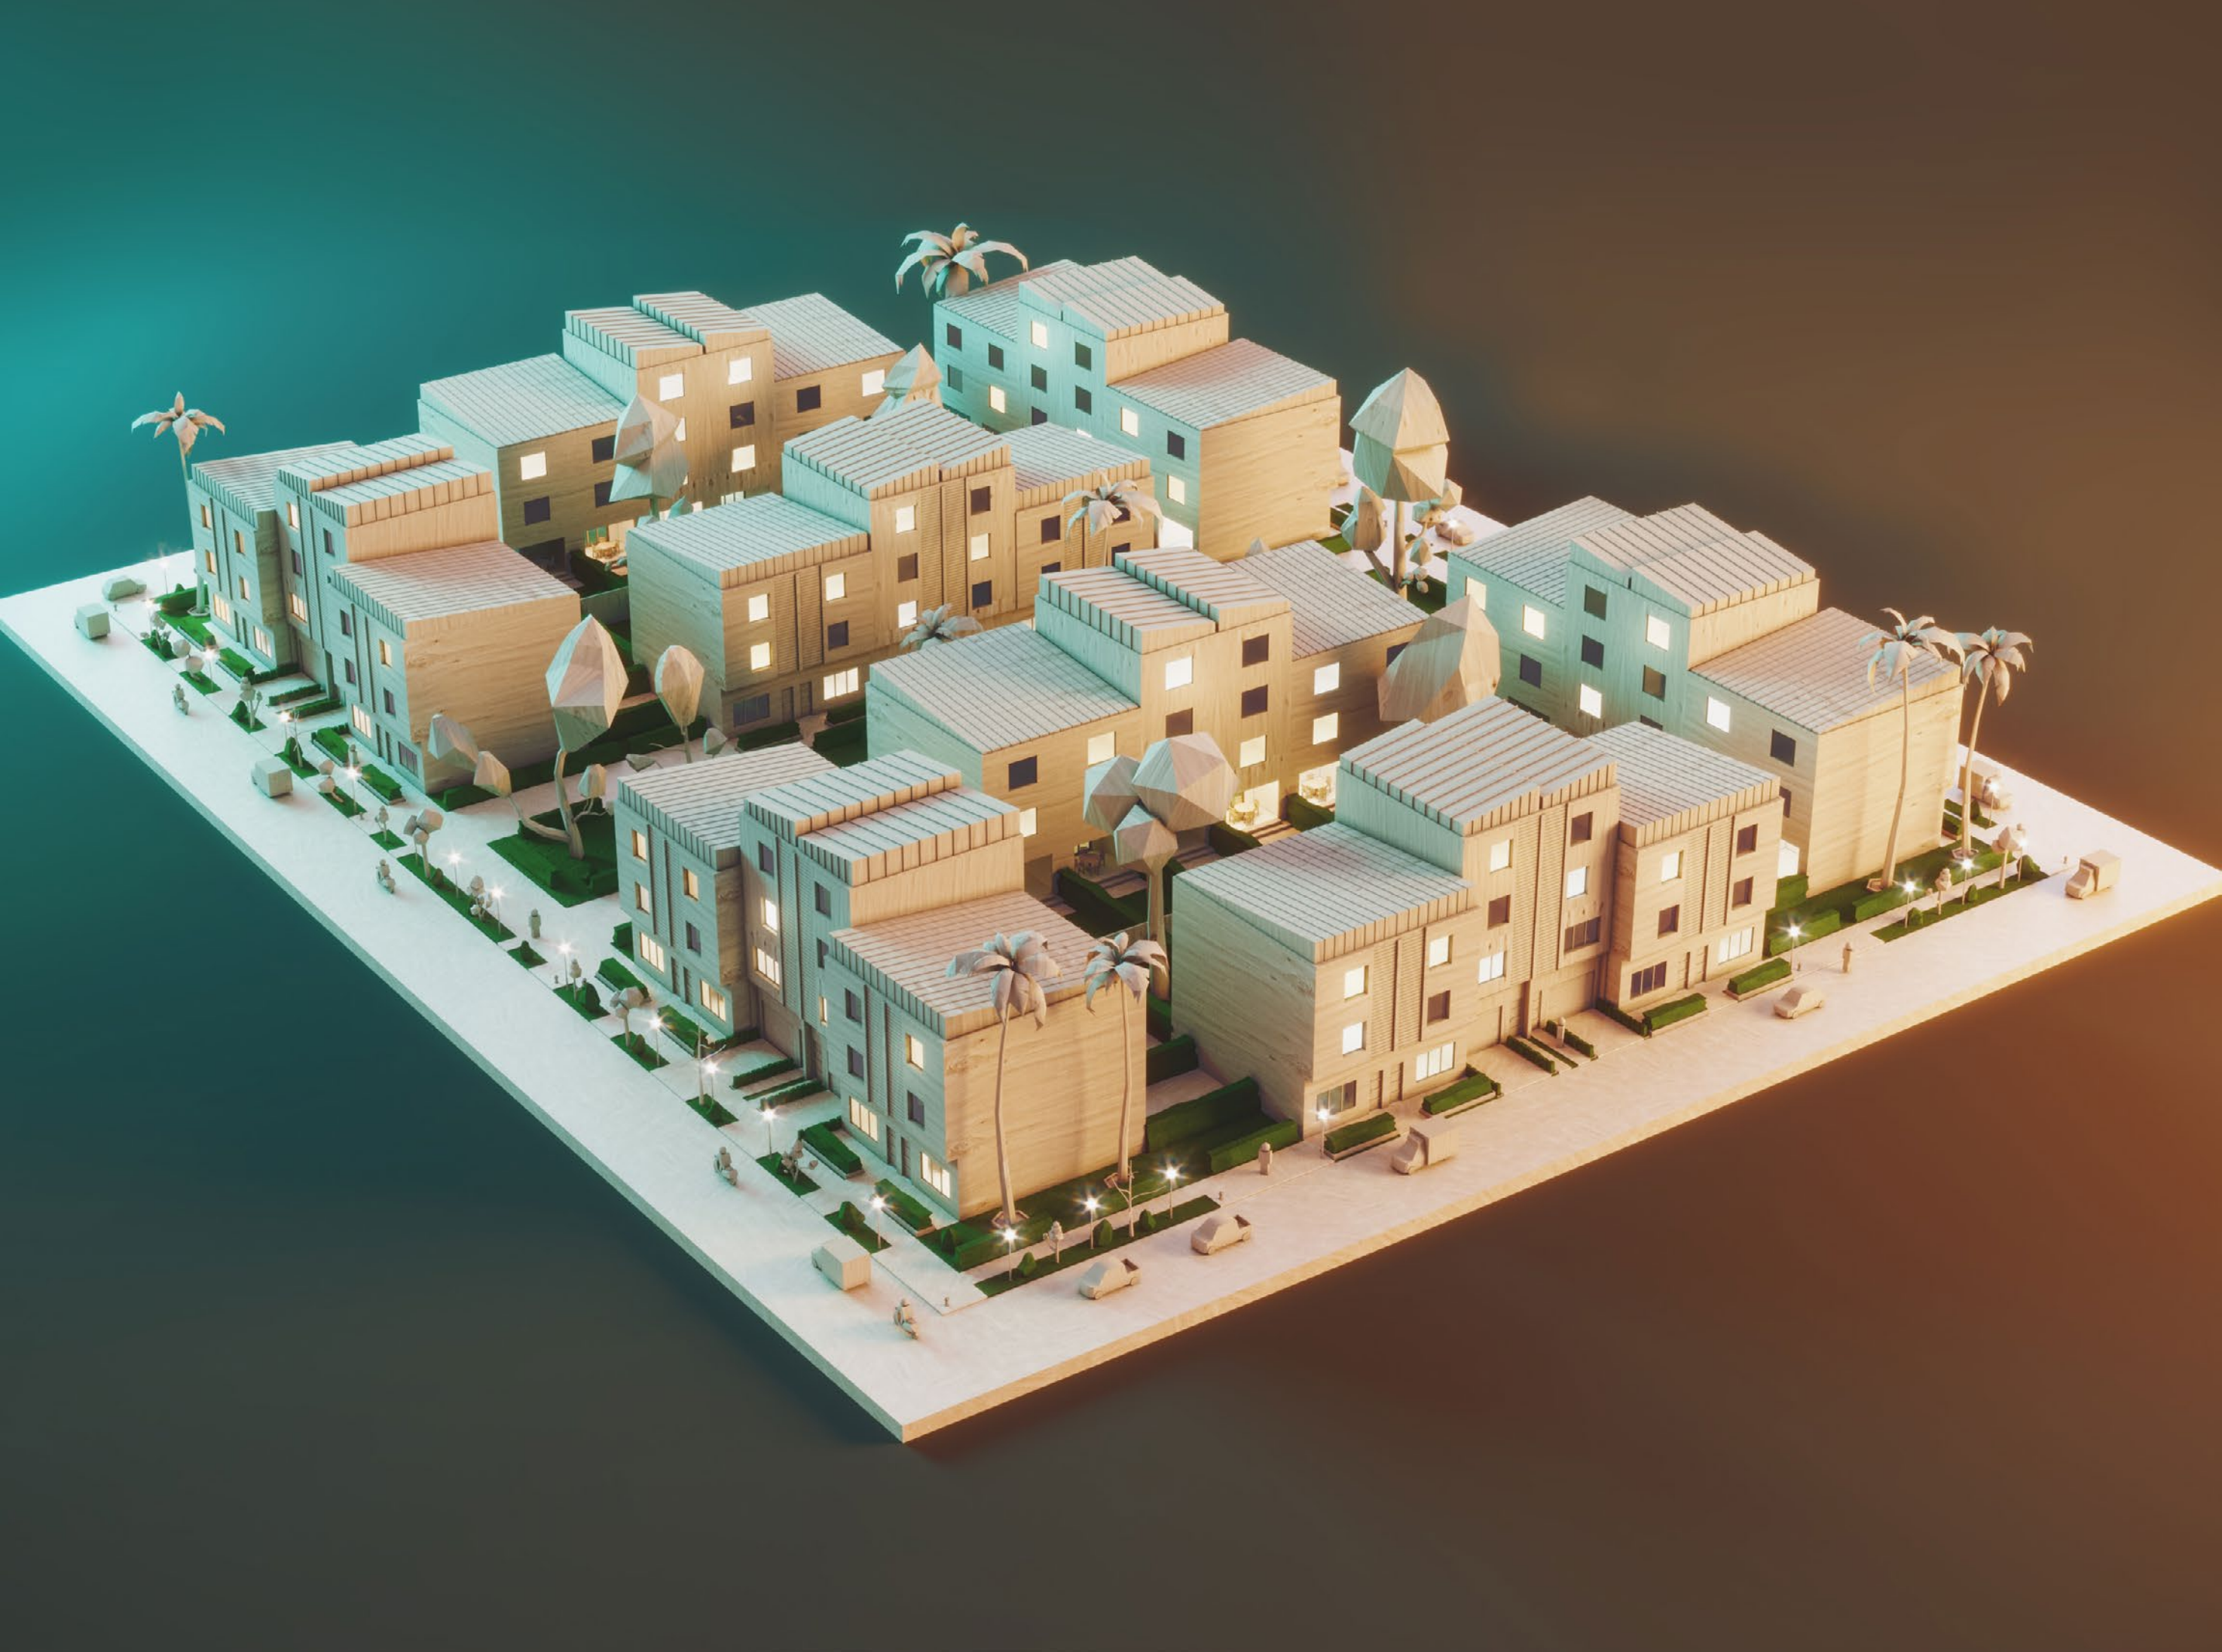

Project Name: The Church of the Good Shepherd | Client: Morph Studio | Architect: R.S.D. Harman | Location: Lake Takapō, New Zealand

Project Name: Okura Minor Dwelling | Client: Future House NZ Limited | Location: Auckland, New Zealand

Project Name: Omaha Beach | Client: Future House NZ Limited | Location: Omaha, New Zealand

Project Name: Ascot Lodge | Client: Future House NZ Limited | Location: Auckland, New Zealand

Project Name: Dunstan Lake | Client: Future House NZ Limited | Location: Dunstan Lake, New Zealand

Project Name: Mangawhai Lodge | Client: Future House NZ Limited | Location: Mangawhai, New Zealand

Project Name: Castle Hill | Client: Future House NZ Limited | Location: Castle Hill, New Zealand

Project Name: Waiwera Heights | Client: Waiwera Heights Country Club | Location: Waiwera, New Zealand

No. 33

Mail

Project Name: The Impeccable | Client: Future House NZ Limited | Location: Auckland, New Zealand

Project Name: Millennia | Client: Future House NZ Limited | Location: Auckland, New Zealand

Project Name: Escape BnB | Client: Future House NZ Limited | Location: Auckland, New Zealand