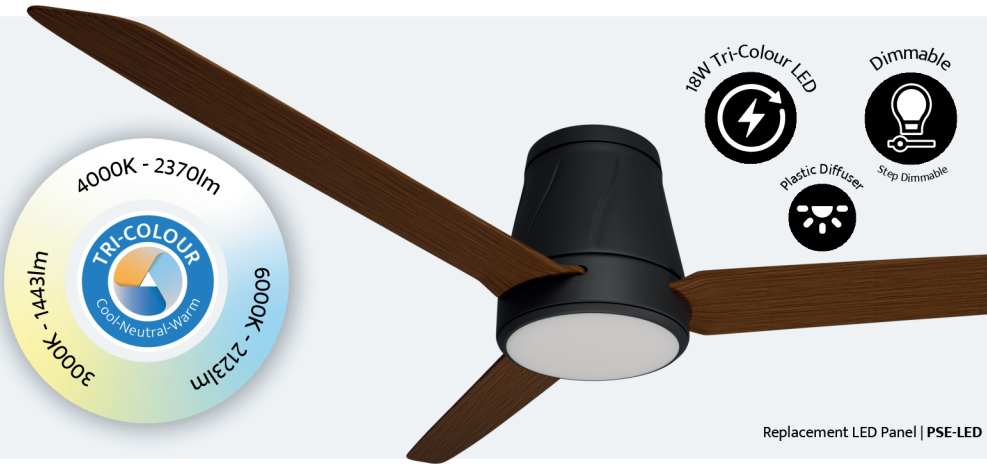

Tri-Colour Light Kit

USER REPLACEABLE

The calibo™ difference

- Aussie Designed
- Industry Leading Warranties & Local Support
- Highly-Durable Materials made for harsh climates

Packaging & Accessories

Motor & Blades

50"	No Light	615 x 315 x 290mm | GW 6.5KG | NW 5.6KG
	With Light	615 x 315 x 290mm | GW 7.1KG | NW 6.17KG

Blades Only

620 x 150 x 60mm | GW 1.6KG | NW 1KG

Available Accessories

50" Blades | **Bamboo** PDC-B50-BA | **Koa** PDC-B50-KO
DC Wall Controller | STO-WCK

GW = Gross Weight | NW = Net Weight

Model Numbers

		White	White with Bamboo	White with Koa	Black	Black with Bamboo	Black with Koa
50"	No Light	PDC-350-WH	PDC-350W-BA	PDC-350W-KO	PDC-350-BK	PDC-350B-BA	PDC-350B-KO
	With Light	PDC-350-WH-L	PDC-350W-BA-L	PDC-350W-KO-L	PDC-350-BK-L	PDC-350B-BA-L	PDC-350B-KO-L