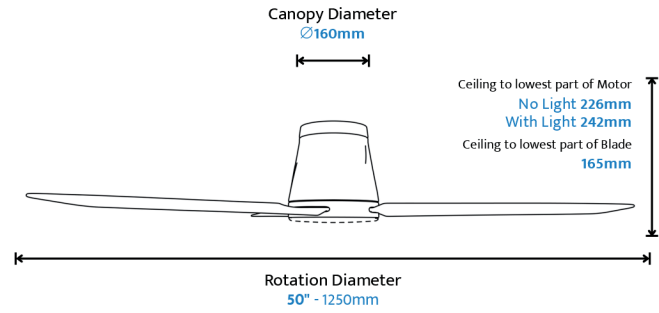

Technical Specifications

Installation Location	Indoor and Covered Outdoor
Warranty	6 Year Warranty *3 Year In-Home, 12 Months Remote and Receiver PLUS 3 Year Parts Upon Product Registration.
Materials	Rust-Free ABS With Light model includes a Frosted Plastic Light Diffuser.
Operation	6-Speed Remote Includes 1, 2 and 4 hour timer and reverse functions as well as light control for with light model.
Compliance	AS/NZS 60335.1 | AS/NZS 60335.2.80 | AS CISPR 14 | AS/NZS 4268

Measurements

50"

Performance

Speed 1	5,298 m3/hr | 2.98W | 81 RPM
Speed 2	6,040 m3/hr | 3.38W | 94 RPM
Speed 3	7,248 m3/hr | 8.79W | 169 RPM
Speed 4	9,060 m3/hr | 15.15W | 186 RPM
Speed 5	10,268 m3/hr | 17.51W | 199 RPM
Speed 6	12,081 m3/hr | 19.47W | 209 RPM